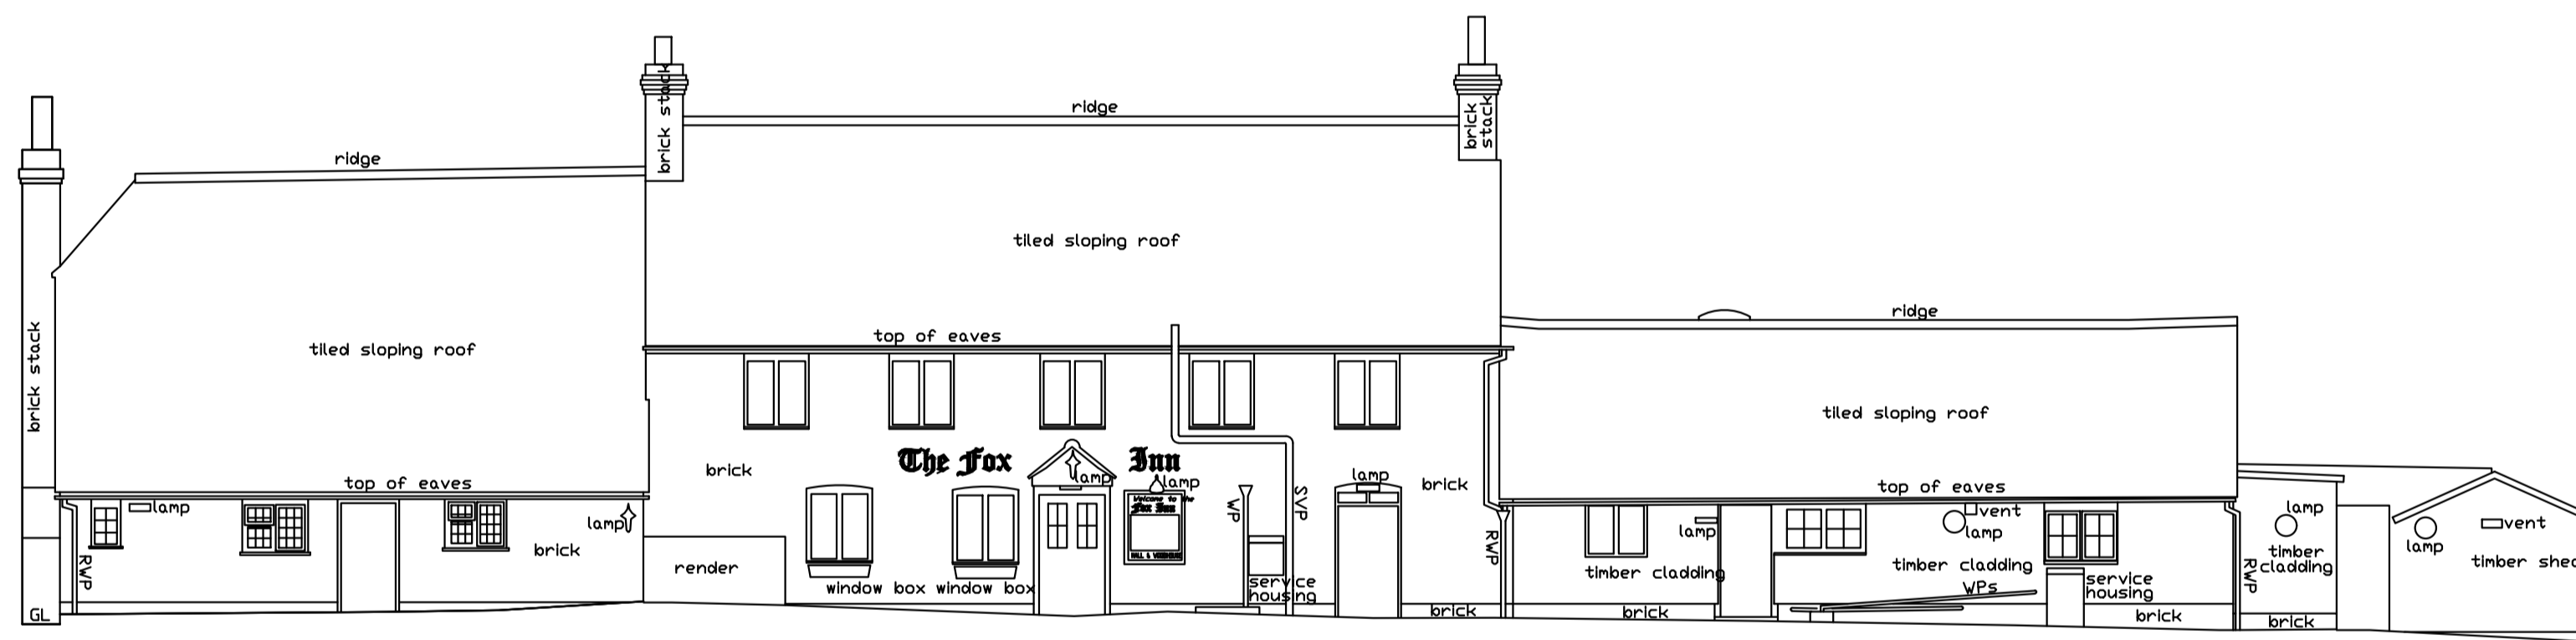

WESTWOOD STUDIOS Ltd
 97 Dale Avenue,
 Hassocks,
 West Sussex,
 BN6 8LR.
 t: 07957421434
 ben@westwoodstudios.co.uk

North East Elevation

South East Elevation

South West Elevation

North West Elevation

02 EXISTING ELEVATIONS
 SCALE - 1:100 @ A1

-	PLANNING ISSUE	13.11.25
-	-	-
Rev	Description	Date

Do not scale from drawings. All discrepancies to be reported to the Client immediately. All dimensions to be verified by contractor on site prior to any works commencing.

Client Name : Hall and Woodhouse
 Project Address : The Fox Inn
 Buck Green
 West Sussex
 Description : Existing Elevations

Scale : 1:100 @ A1

PLANNING

Dwg No. Rev No.

24-099-08-01 -