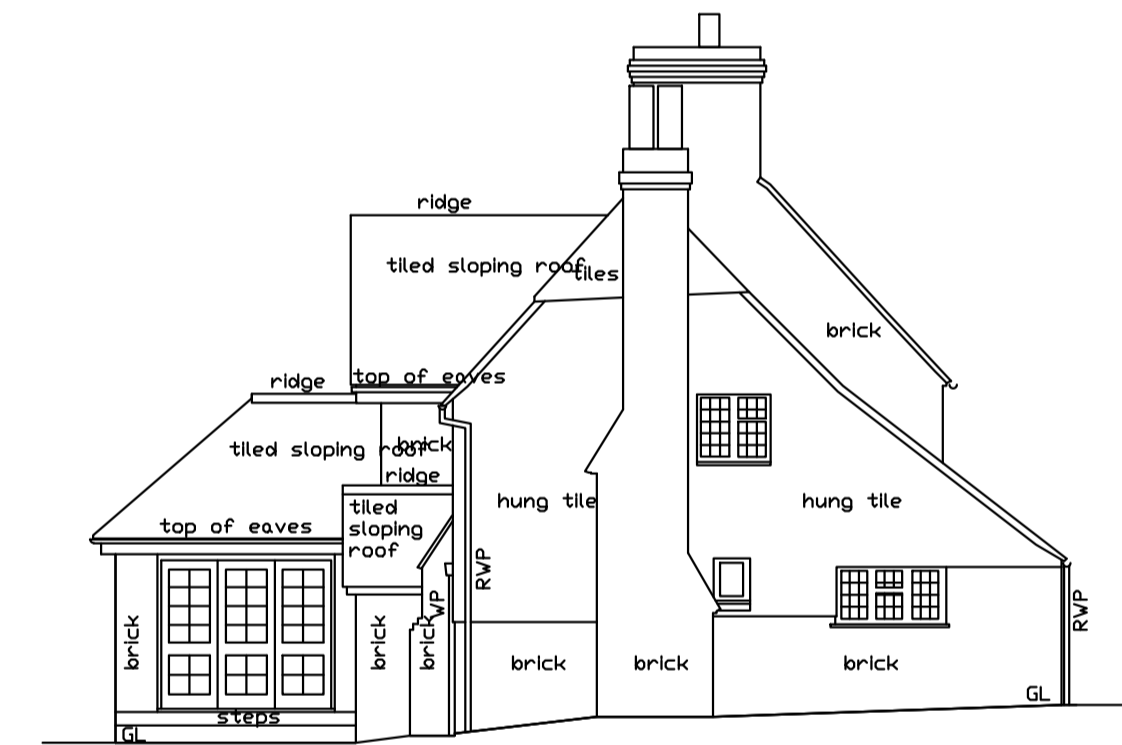

WESTWOOD STUDIOS Ltd
 97 Dale Avenue,
 Hassocks,
 West Sussex,
 BN6 8LR.
 t: 07957421434
 ben@westwoodstudios.co.uk

North East Elevation

South East Elevation

South West Elevation

North West Elevation

02 EXISTING ELEVATIONS
 SCALE - 1:100 @ A1

Client Name : Hall and Woodhouse
 Project Address : The Fox Inn
 Buck Green
 West Sussex
 Description : Existing Elevations

Scale : 1:100 @ A1

PLANNING

Dwg No. Rev No.

24-099-08-01 -