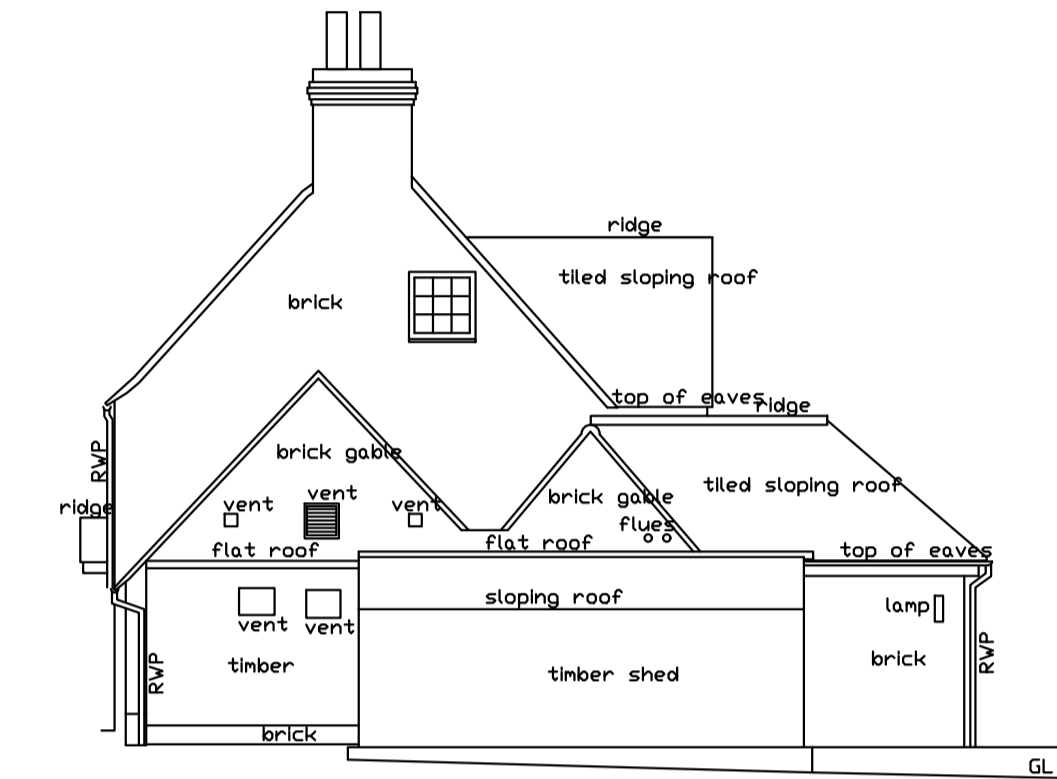

WESTWOOD STUDIOS Ltd
 97 Dale Avenue,
 Hassocks,
 West Sussex,
 BN6 8LR.
 t: 07957421434
 ben@westwoodstudios.co.uk

North East Elevation

South East Elevation

South West Elevation

North West Elevation

02 EXISTING ELEVATIONS
 SCALE - 1:100 @ A1

Client Name : Hall and Woodhouse
 Project Address : The Fox Inn
 Buck Green
 West Sussex
 Description : Existing Elevations

Scale : 1:100 @ A1

PLANNING

Dwg No. Rev No.

24-099-08-01 -