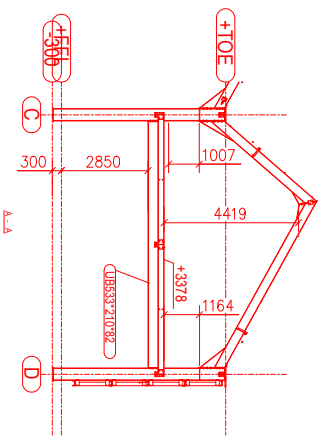

Scale: 1:250