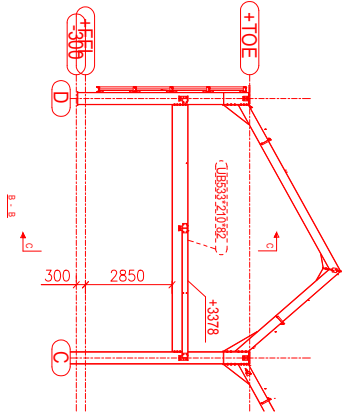

Scale: 1:250