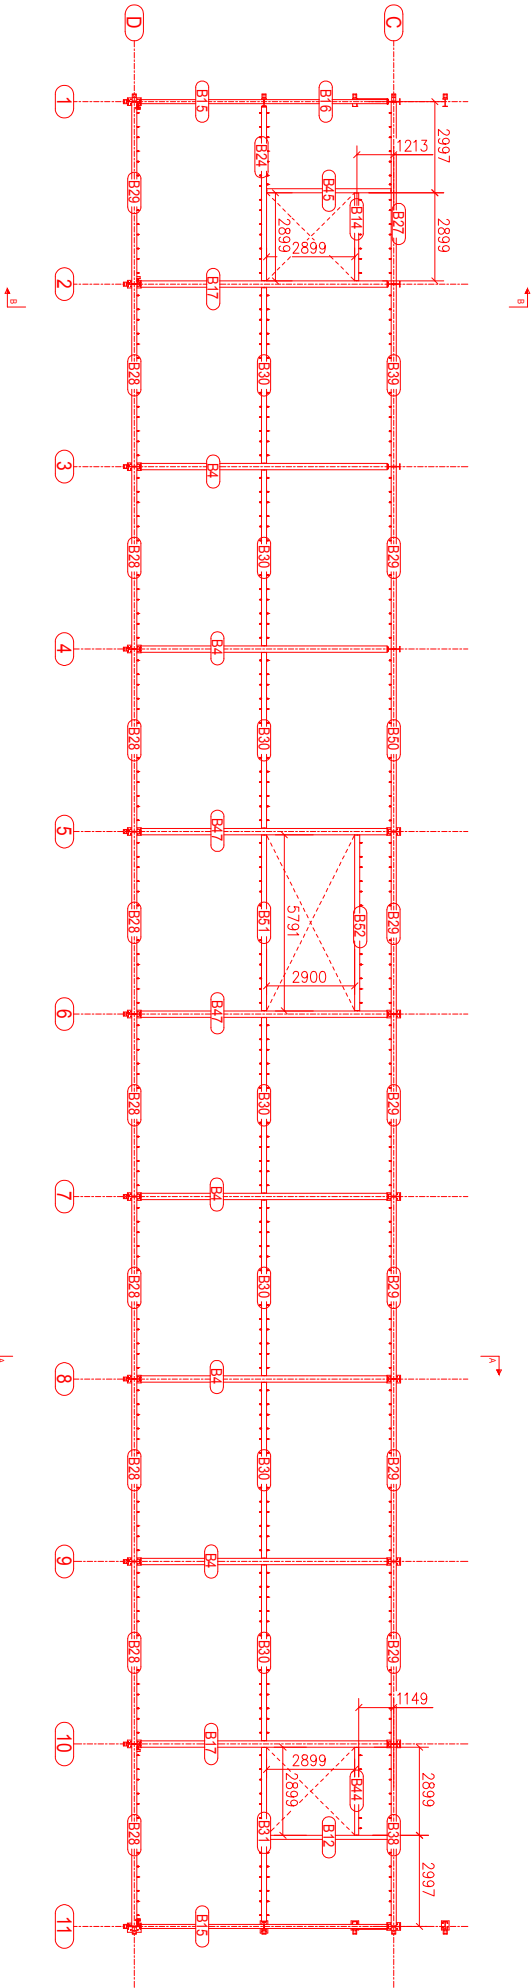

NOTE:
DRAWING IS FOR APPROVAL PURPOSES ONLY
AND MUST NOT BE USED IN BUILDING CONSTRUCTION

MEZZANINE HOT ROLLED