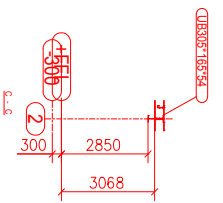

Scale: 1:250