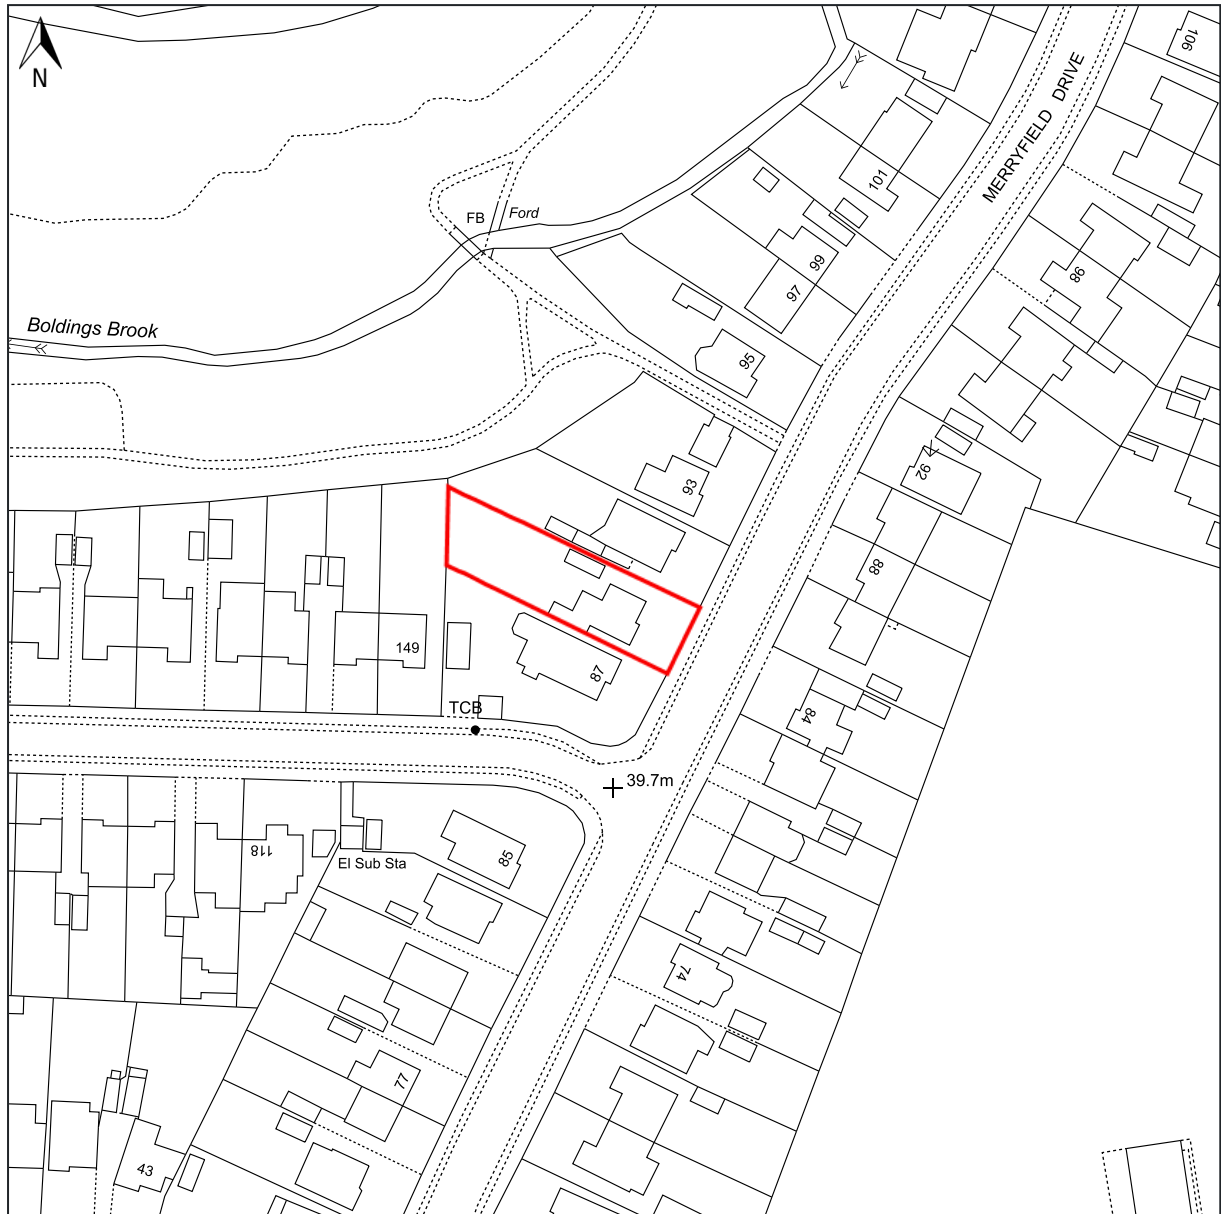

89, MERRYFIELD DRIVE, HORSHAM, WEST SUSSEX, RH12 2AU

UPRN: 100061816117

HMLR Title No: SX27262

© Crown copyright and database rights, 2025. Ordnance Survey
AC0000808122 Created using Plans by Emapsite

0m 20m 40m 60m 80m 100m

Scale: 1:1250

Paper Size: A4

Notes:

Plan no: PL/661/04