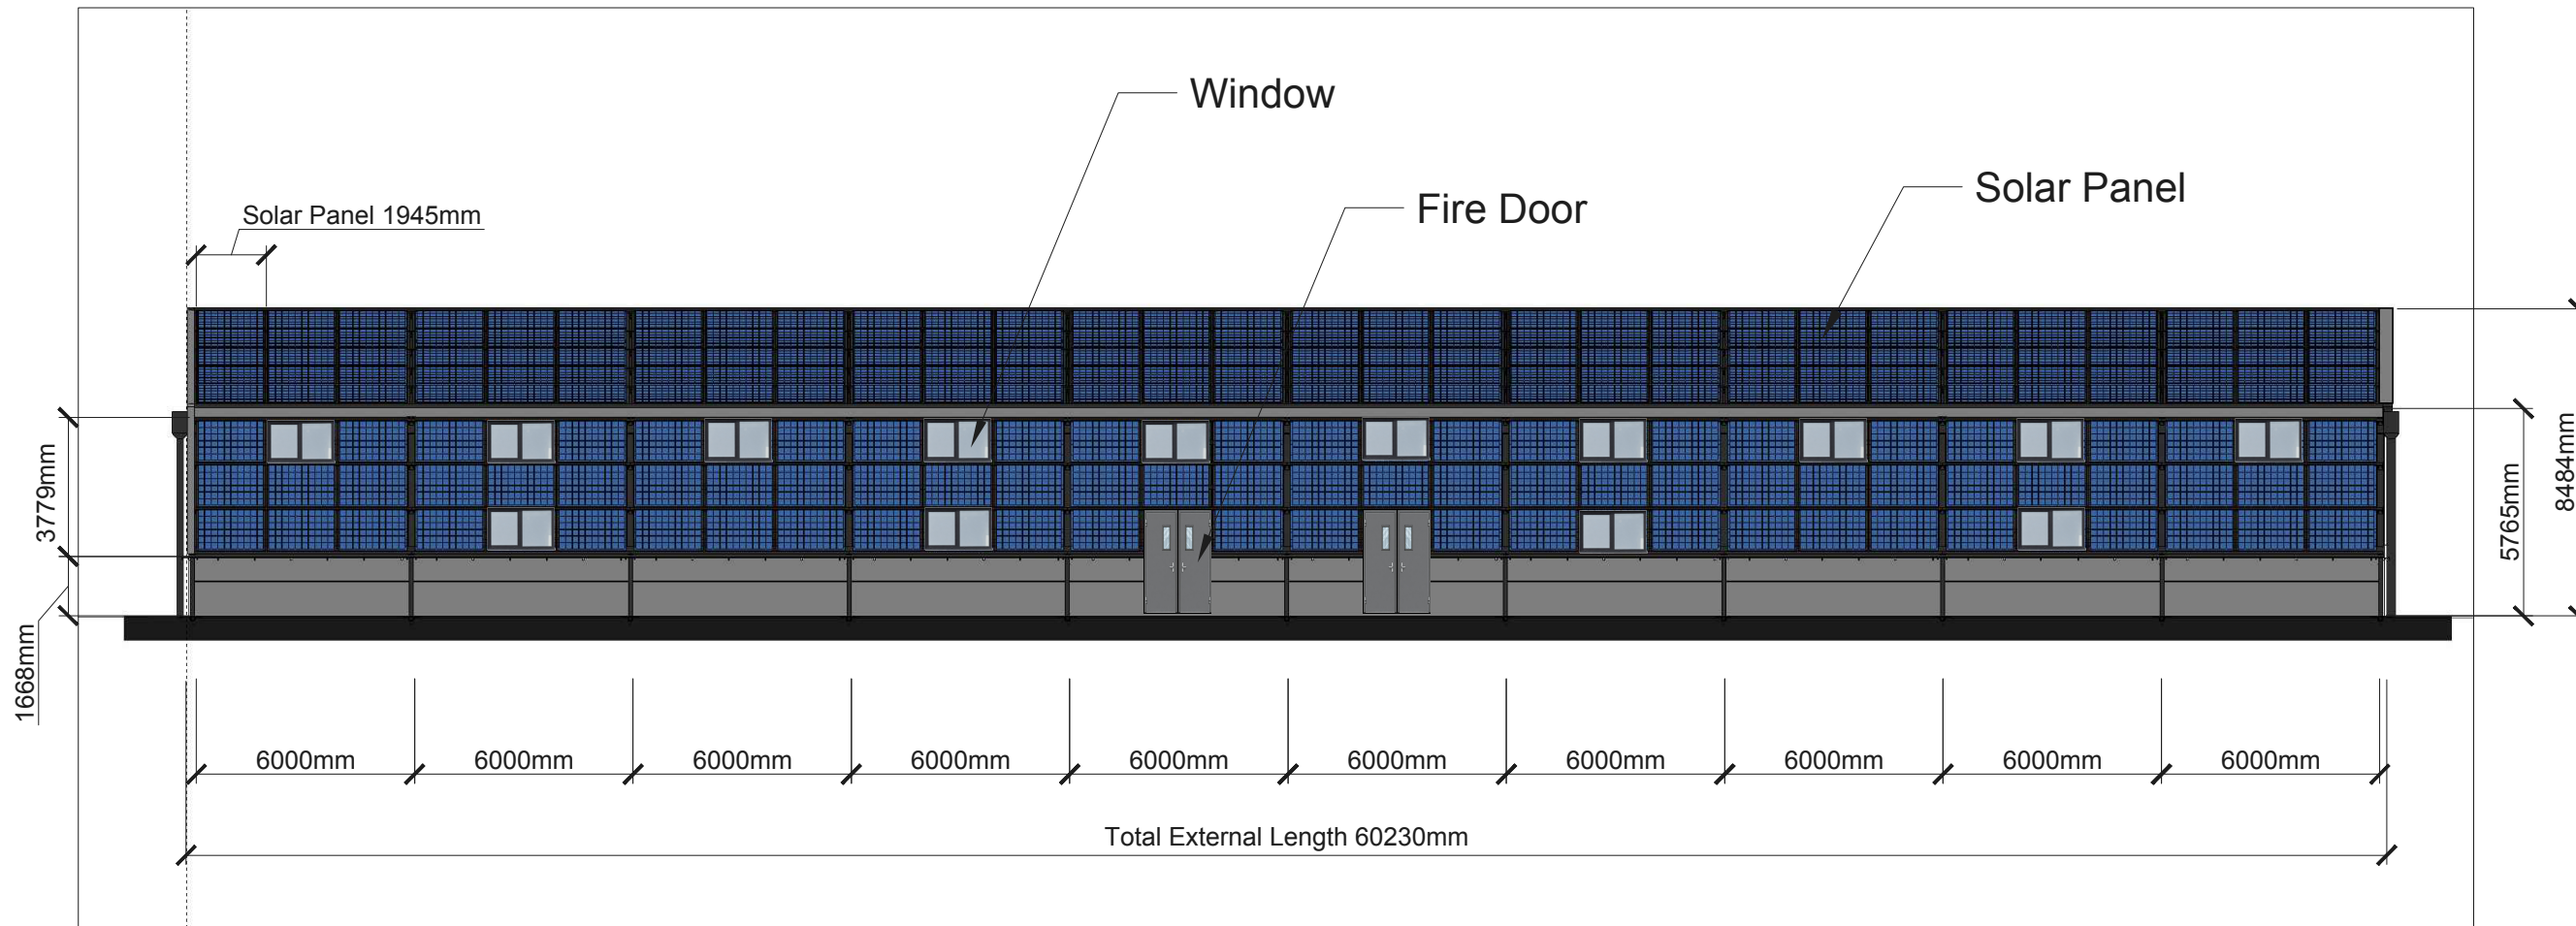

below: South Elevation(1:200@A3)