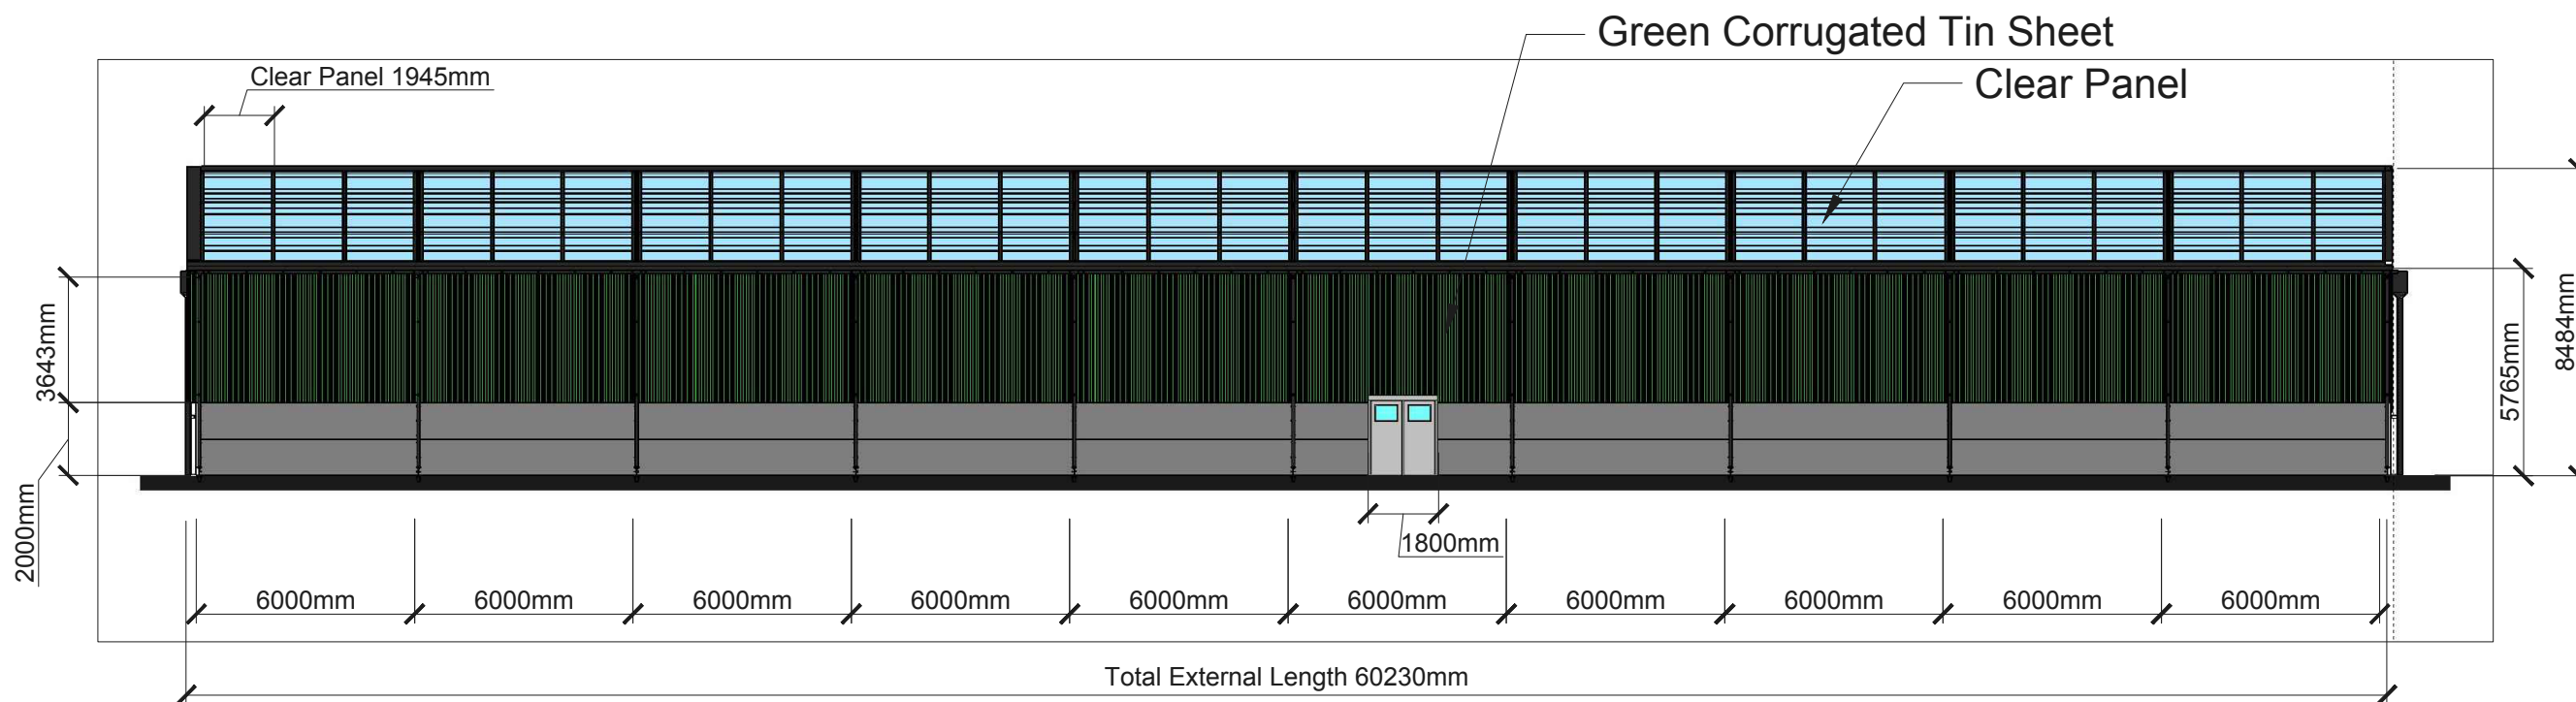

below: North Elevation(1:200@A3)

Client:
-
Project:
Holmbush Barn
Crawley Road,
Horsham

Drawing Title:
South & North Elevation

Information	TD	BD
Drawing Number: 389_4_407	Rev. B	
Created: 10.02.2026	Scale: 1:200 @ A3	

ZEDpower
ZEDpower, 21 Sandmartin Way, London SM6 7DF
T 020 8404 1380 F 020 8404 2039
E mail@zed-power.com
www.zed-power.com