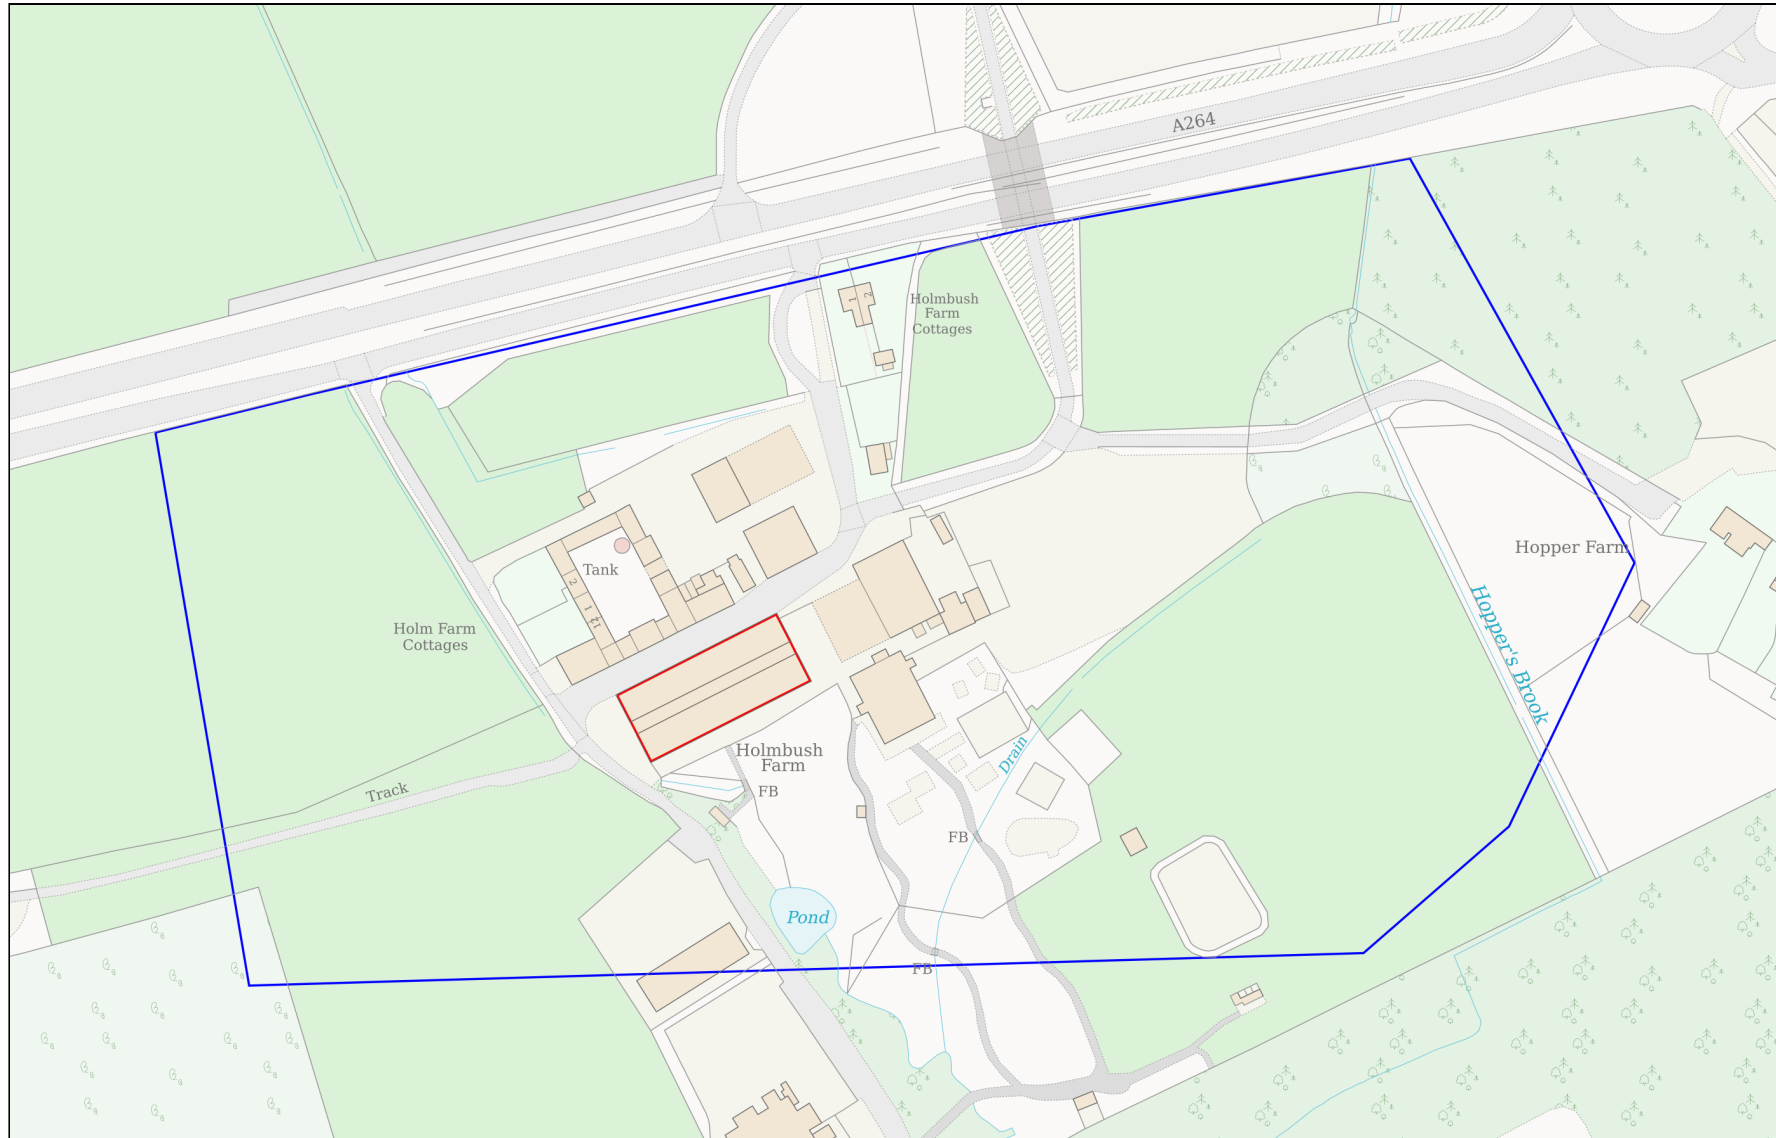

Location Plan

Site Address: Holmbush Farm, Crawley Road, Faygate, RH12 4SE

Date Produced: 17-Feb-2026

Scale: 1:2500 @A4

Planning Portal Reference: PP-14708968v1