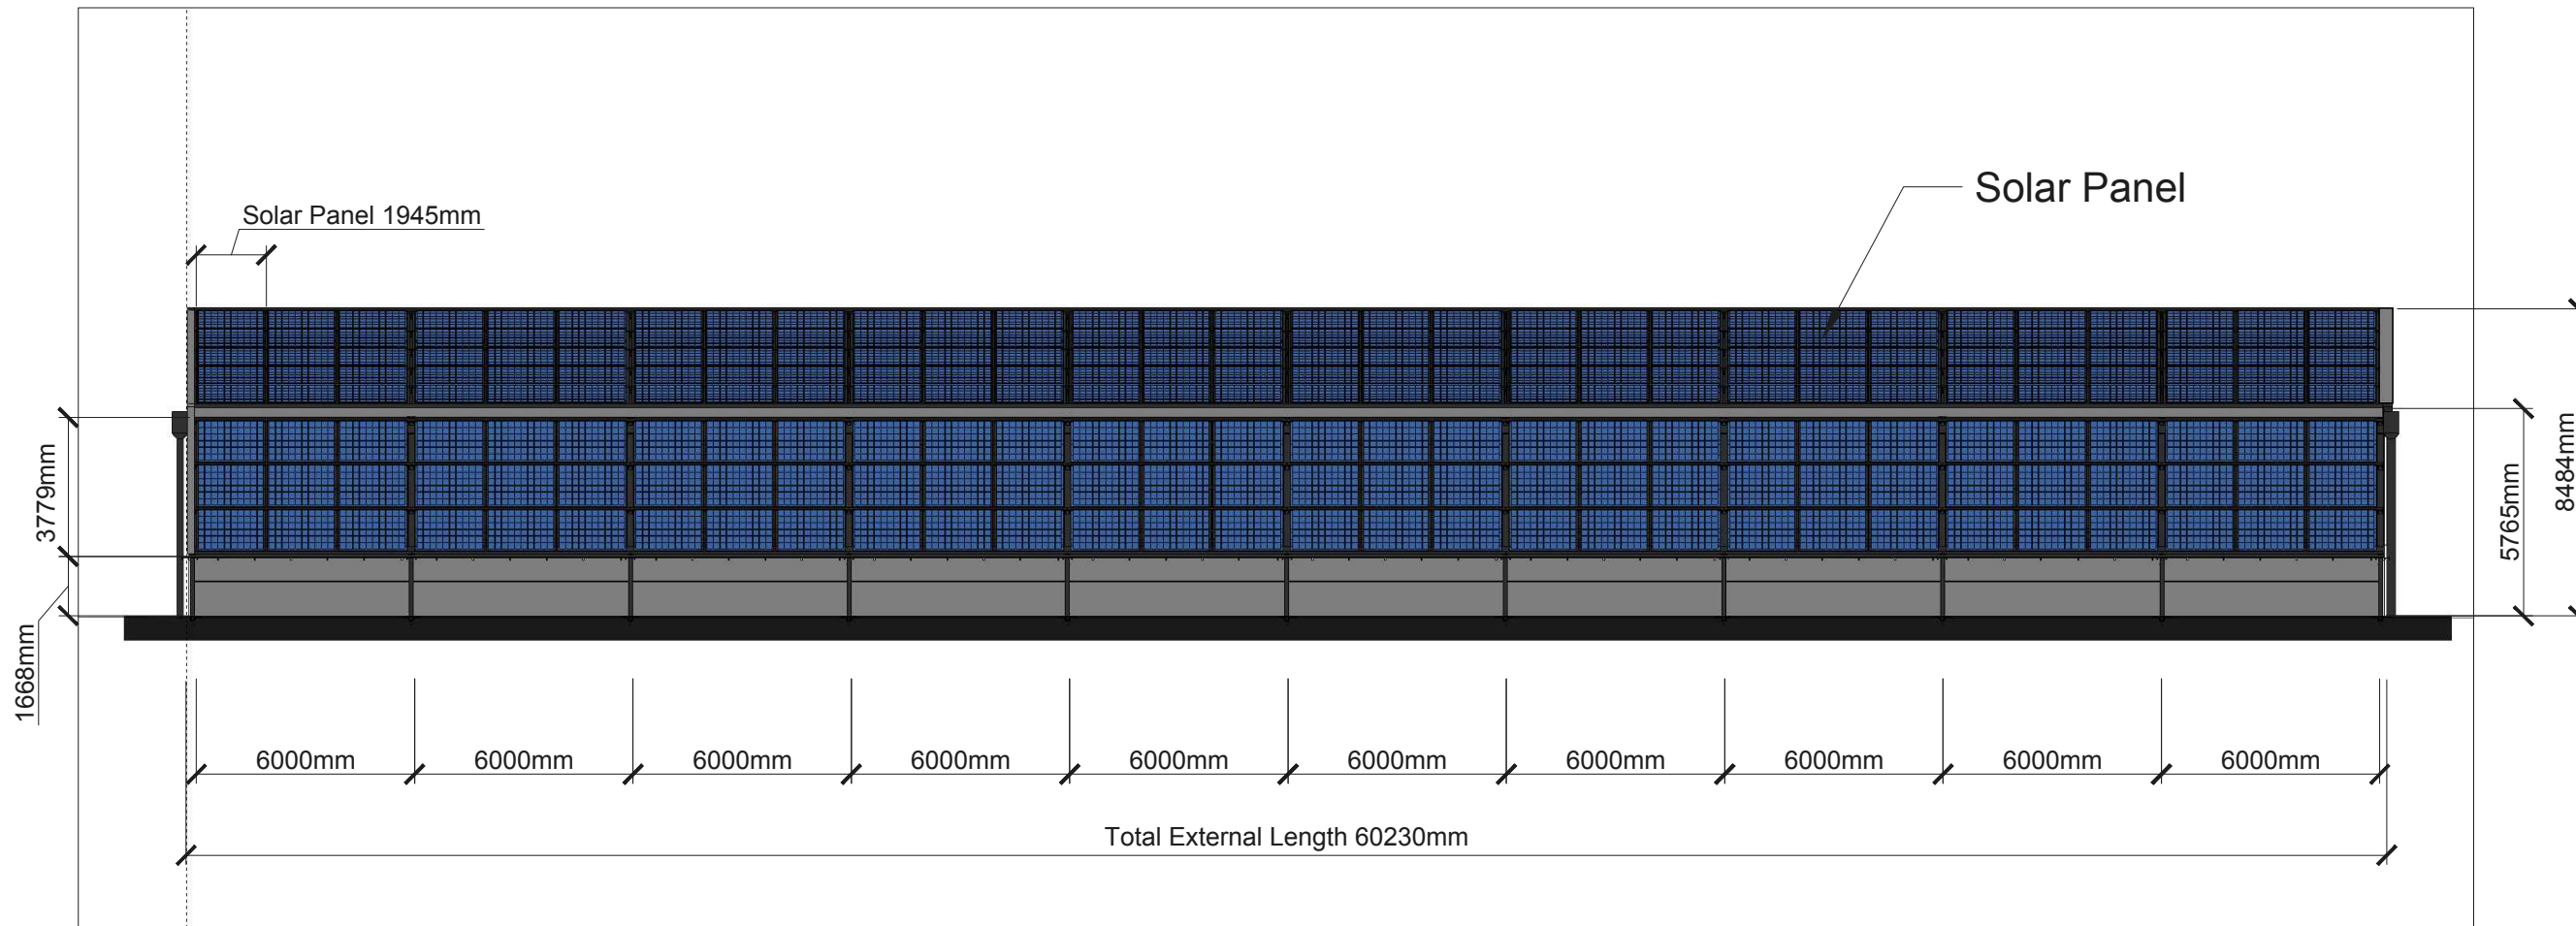

below: South Elevation(1:200@A3)