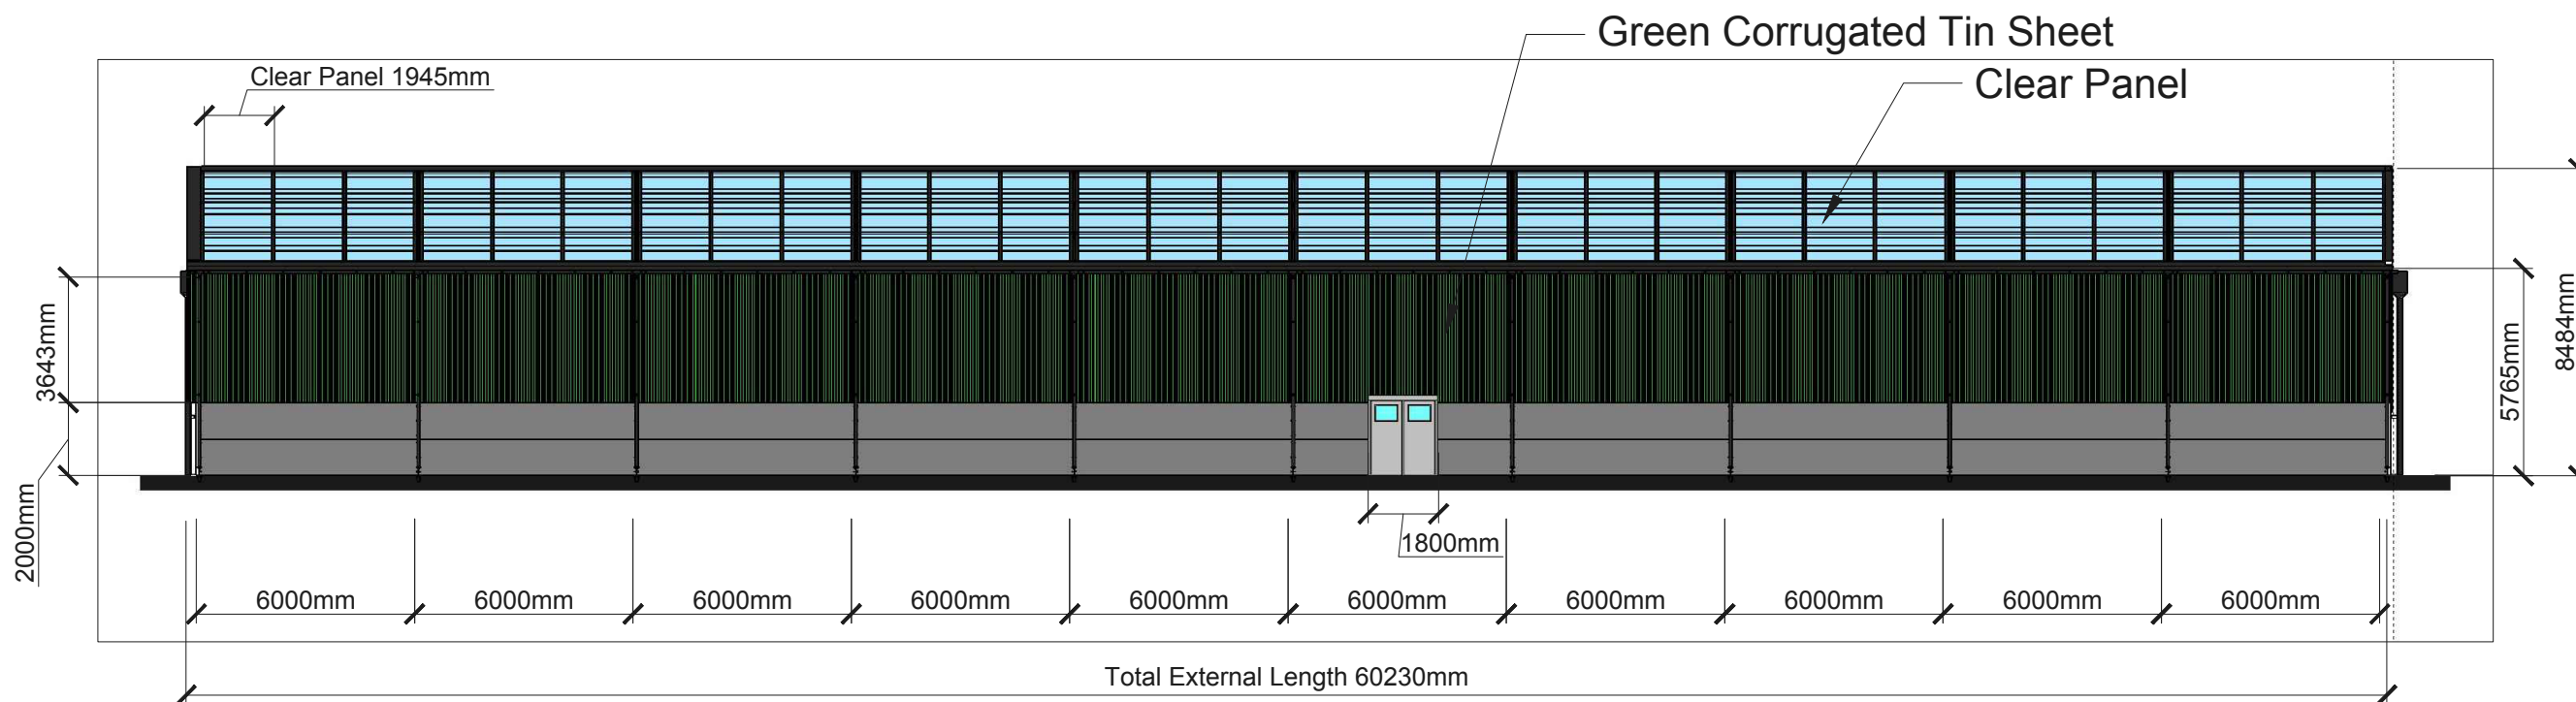

below: North Elevation(1:200@A3)

Client:
-

Project:
Holmbush Barn
Crawley Road,
Horsham

Drawing Title:
South & North Elevation

Information	TD	BD

Drawing Number: **388_4_407**

Rev: **B**

Created: 14.10.2020

Scale: 1:200 @ A3

ZEDpower
ZEDpower, 21 Sandmartin Way, London SM6 7DF
T 020 8404 1380 F 020 8404 2039
E mail@zed-power.com
www.zed-power.com