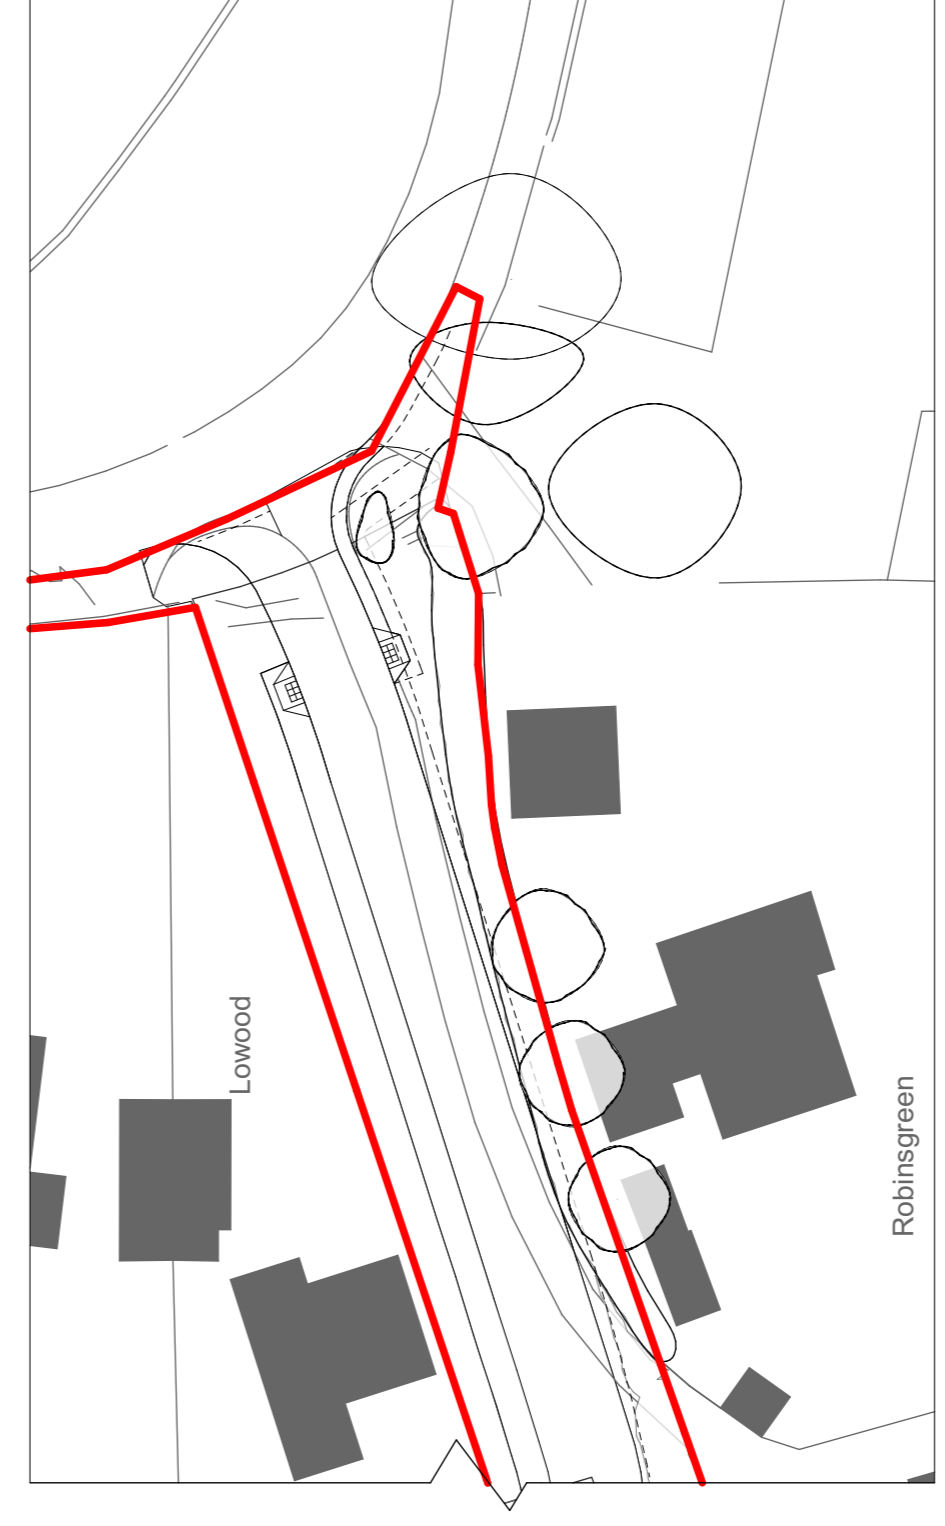

Key:

Red line	Site boundary
Orange	1 Bed 2 person
Green	2 Bed 3 person
Teal	2 Bed 4 person
Blue	3 Bed 5 person
Purple	4 Bed 6 person
Grey	Garage
Brown	Workshop

Eastern Access Excerpt

Land Use Plan

Land to the East of Tilletts Lane, Warrnambool