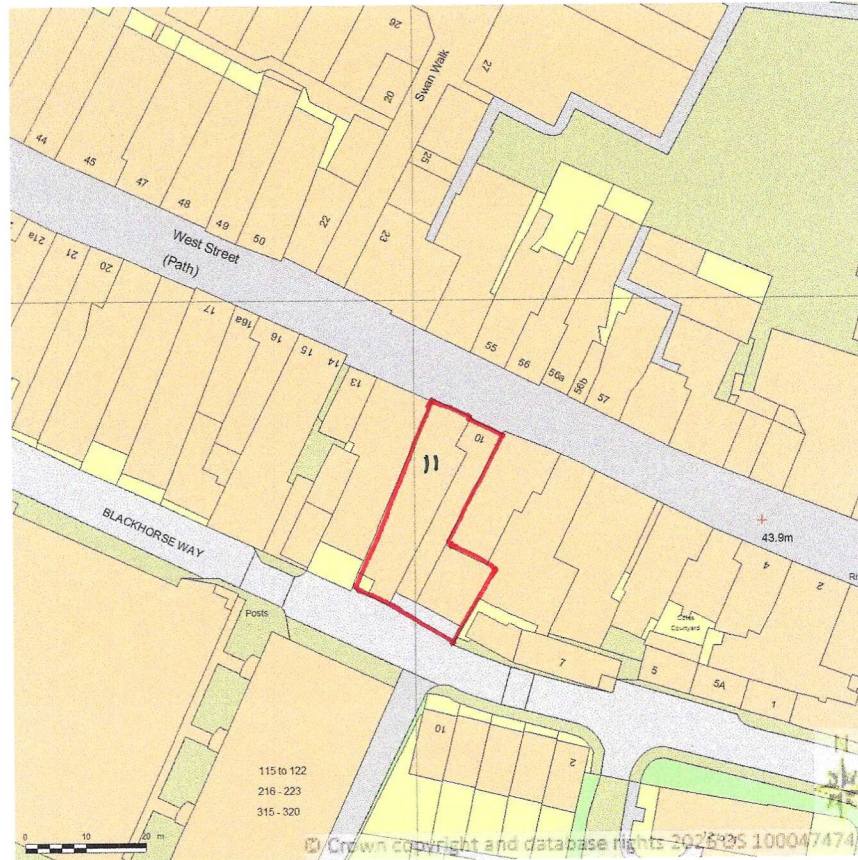

SITE LOCATION PLAN  
AREA 2 HA

SCALE: 1:1250 on A4

CENTRE COORDINATES: 517104 , 130578

Supplied by Streetwise Maps Ltd  
[www.streetwise.net](http://www.streetwise.net)  
Licence No: 100047474  
16:36:47 17/02/2026