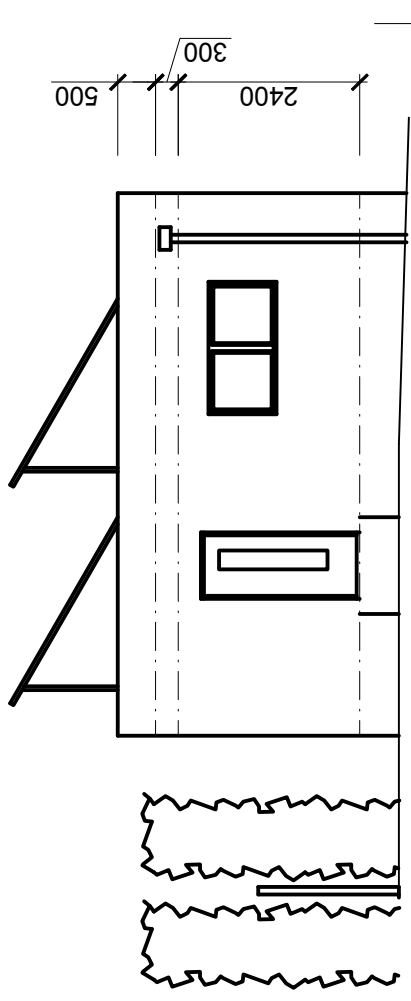

PWA Designs Ltd  
Locke King House  
2 Balfour Road  
KT13 8HD  
www.pwa.uk.com

Tel: 01932 508950  
reg. 08532040

South Elevation

North Elevation

West Elevation

East Elevation

Roof Plan with Solar Arrays & 400mm high parapets (Not to Scale)

Revision	Date	Amendment
<b>Project</b>		
G J & P H Williams Granny Annex & Store 5 Kingsfold Close Billingshurst RH14 9HG		
<b>Drawing Title</b>		
Plans and elevations for Annex		
<b>AutoCAD ref</b>	<b>Date</b>	<b>Checked</b>
kfold-102 Annex	28/11/2025	
<b>Drawn</b>	<b>Scale</b>	<b>Revision</b>
PW	1:100	5930/102 -
<b>GENERAL NOTES</b>		
Do not scale dimensions from this drawing except for planning purposes. The Contractor is responsible for checking all dimensions on site prior to commencement of the work. This drawing is to be read in conjunction with the specification.		