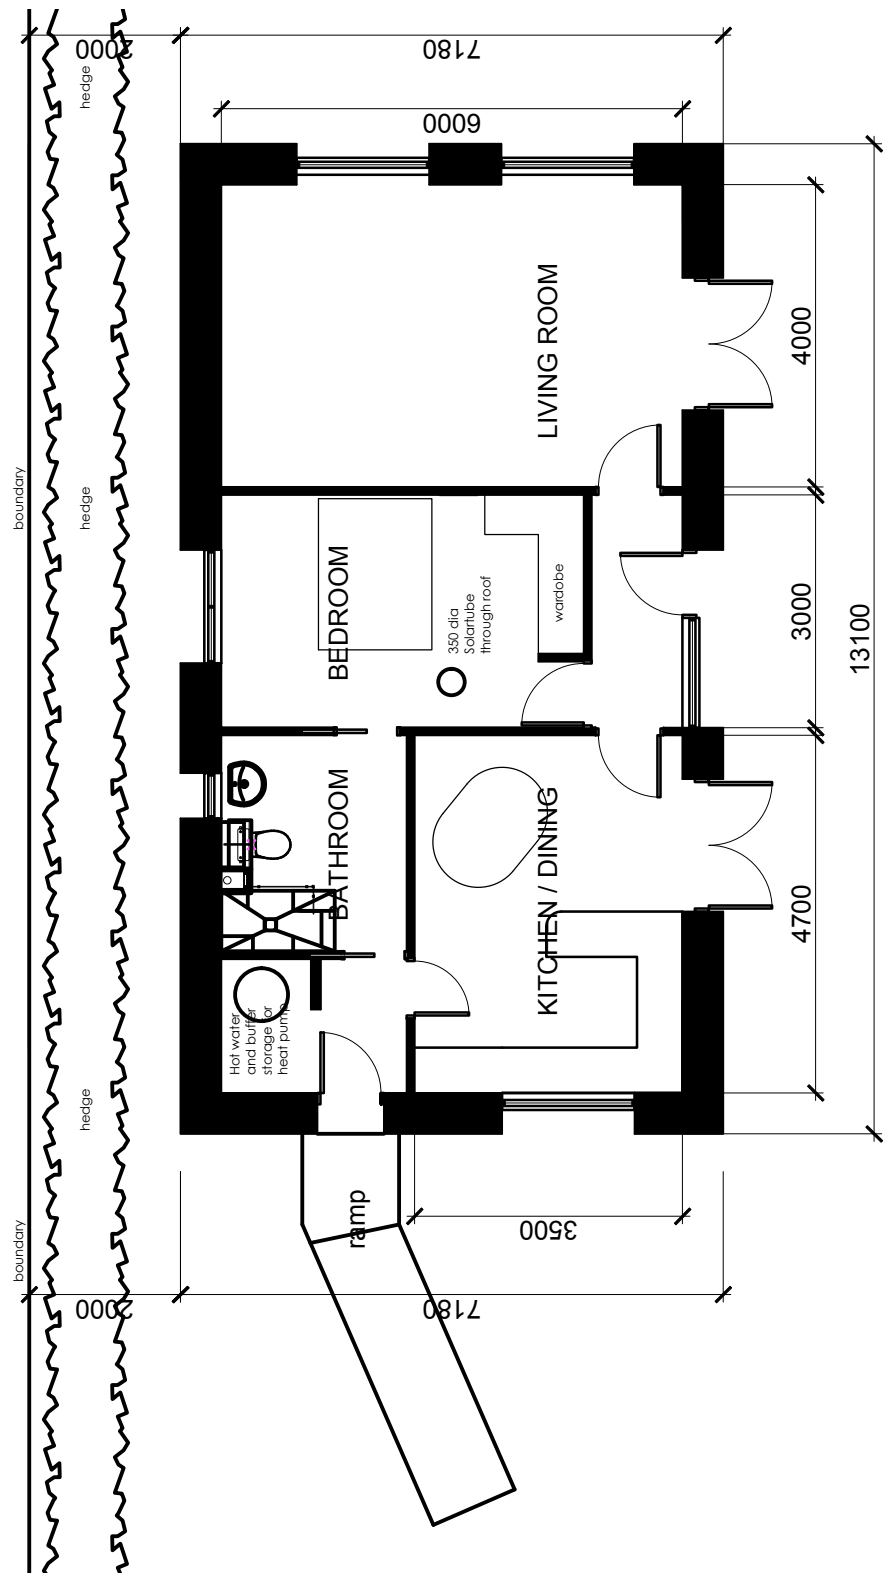

PWA Designs Ltd  
Locke King House  
2 Balfour Road  
KT13 8HD  
www.pwa.uk.com

Tel: 01932 508950  
reg. 08532040

South Elevation

North Elevation

West Elevation

East Elevation

Roof Plan with Solar Arrays & 400mm high parapets (Not to Scale)

Revision	Date	Amendment
<b>Project</b>		
G J & P H Williams Granny Annex & Store 5 Kingsfold Close Billingshurst RH14 9HG		
<b>Drawing Title</b>		
Plans and elevations for Annex		
<b>AutoCAD ref</b>	<b>Date</b>	<b>Checked</b>
kfold-102 Annex	28/11/2025	
<b>Drawn</b>	<b>Scale</b>	<b>Revision</b>
PW	1:100	5930/102 -
<b>GENERAL NOTES</b>		
Do not scale dimensions from this drawing except for planning purposes. The Contractor is responsible for checking all dimensions on site prior to commencement of the work. This drawing is to be read in conjunction with the specification.		