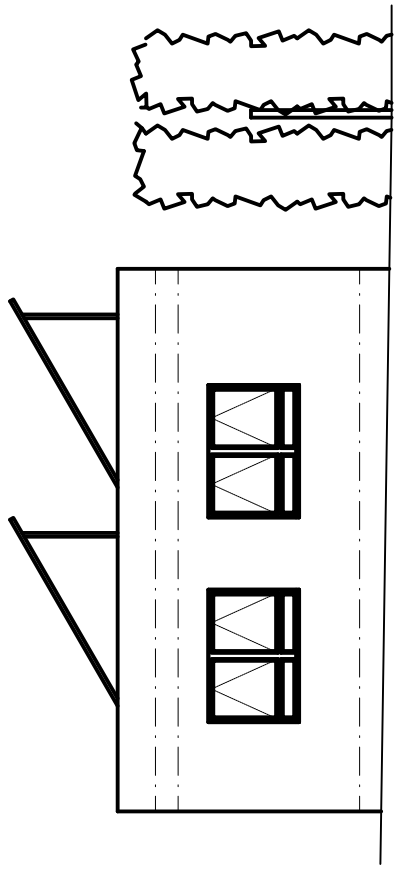

PWA Designs Ltd  
Locke King House  
2 Balfour Road  
KT13 8HD  
www.pwa.uk.com

Tel: 01932 508950  
reg. 08532040

South Elevation

North Elevation

West Elevation

East Elevation

Roof Plan with Solar Arrays & 400mm high parapets (Not to Scale)

Revision	Date	Amendment
<b>Project</b>		
G J & P H Williams Granny Annex & Store 5 Kingsfold Close Billingshurst RH14 9HG		
<b>Drawing Title</b>		
Plans and elevations for Annex		
<b>AutoCAD ref</b>	<b>Date</b>	<b>Checked</b>
kfold-102 Annex	28/11/2025	
<b>Drawn</b>	<b>Scale</b>	<b>Revision</b>
PW	1:100	5930/102 -
<b>GENERAL NOTES</b>		
Do not scale dimensions from this drawing except for planning purposes. The Contractor is responsible for checking all dimensions on site prior to commencement of the work. This drawing is to be read in conjunction with the specification.		