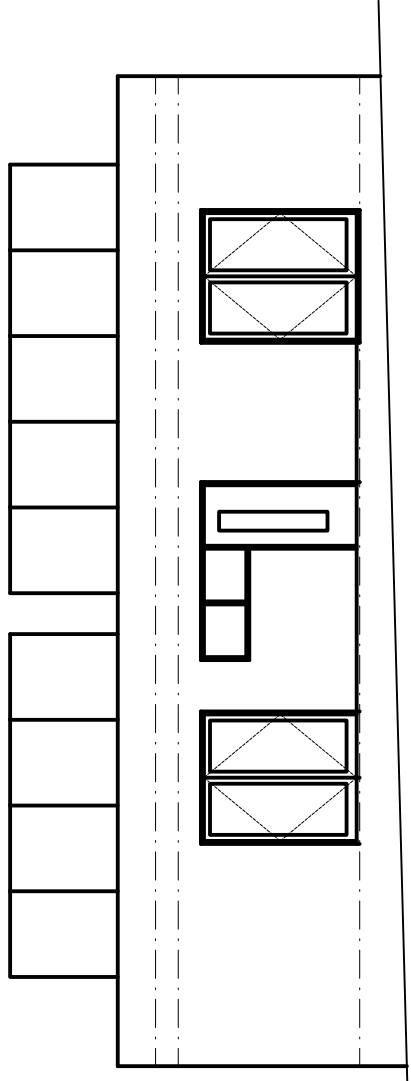

PWA Designs Ltd  
Locke King House  
2 Balfour Road  
KT13 8HD  
www.pwa.uk.com

Tel: 01932 508950  
reg. 08532040

South Elevation

North Elevation

West Elevation

East Elevation

Roof Plan with Solar Arrays & 400mm high parapets (Not to Scale)

Revision	Date	Amendment
<b>Project</b>		
G J & P H Williams Granny Annex & Store 5 Kingsfold Close Billingshurst RH14 9HG		
<b>Drawing Title</b>		
Plans and elevations for Annex		
<b>AutoCAD ref</b>	<b>Date</b>	<b>Checked</b>
kfold-102 Annex	28/11/2025	
<b>Drawn</b>	<b>Scale</b>	<b>Revision</b>
PW	1:100	5930/102 -
<b>GENERAL NOTES</b>		
Do not scale dimensions from this drawing except for planning purposes. The Contractor is responsible for checking all dimensions on site prior to commencement of the work. This drawing is to be read in conjunction with the specification.		