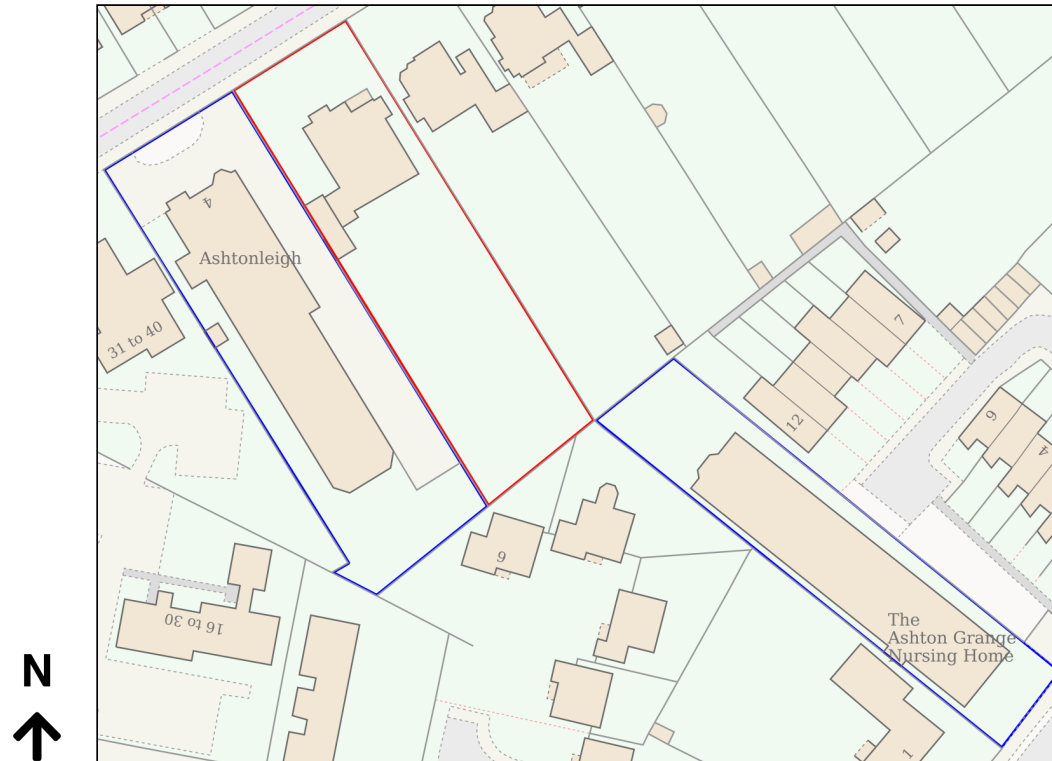

Location Plan

Site Address: Wimblehurst Hotel, 6, Wimblehurst Road, Horsham, RH12 2ED

Date Produced: 25-Feb-2026

Scale: 1:1250 @A4

Planning Portal Reference: PP-14716848v1