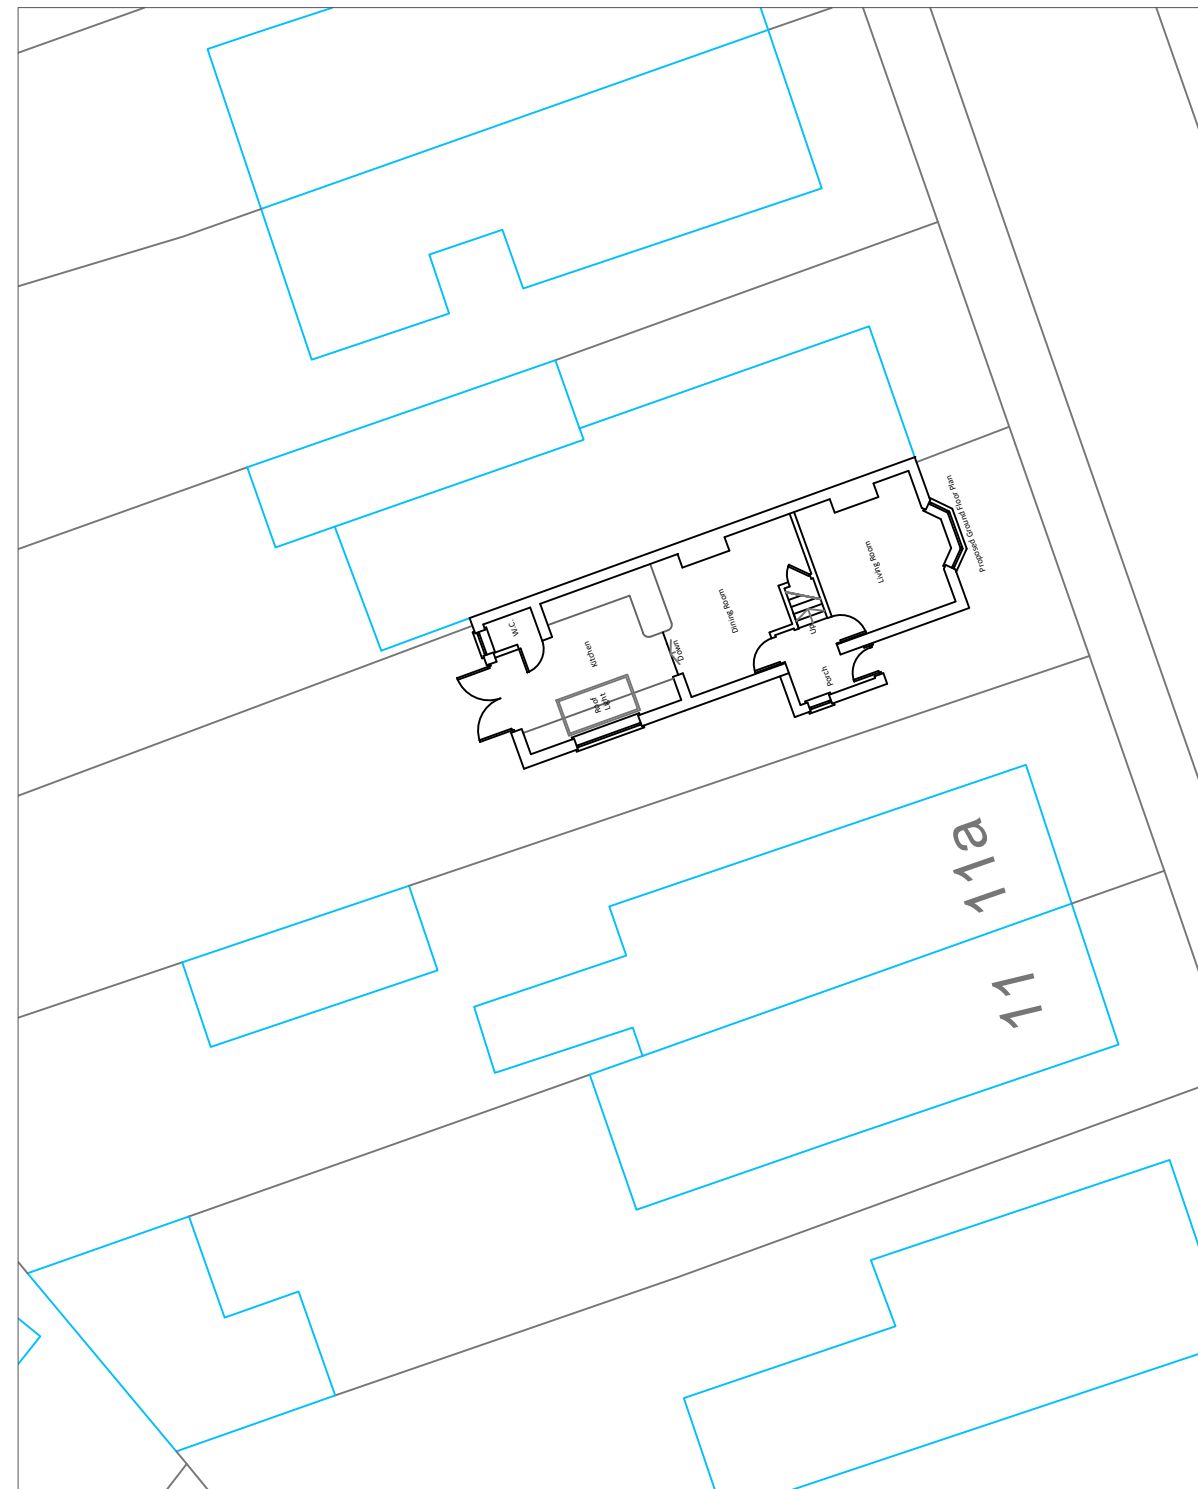

Existing Block Plan

Proposed Block Plan

Mount View
 Tattenham Crescent
 Epsom
 KT18 5NU
 T 07402981208
 E jack@commercialdrawing.com
 W www.commercialdrawing.com

Drawing Title
Existing & Proposed Block Plan

Project
15 Victory Road Horsham RH12 2JF

Client
Mr Ellis & Mrs Rees

Scale @ A3	Issue Date	Drawn By
1:200	21/01/2026	JT
Job No.	Drawing No.	Revision
VTR/2026	007	

Notes
Contractors should not scale or use the dimensions shown on this drawing. Any dimensions should be verified from the contractors own measurements taken on site before any the manufacture or installation of any materials. This drawing is the property of CDS Ltd. it should not be copied or issued without their consent.