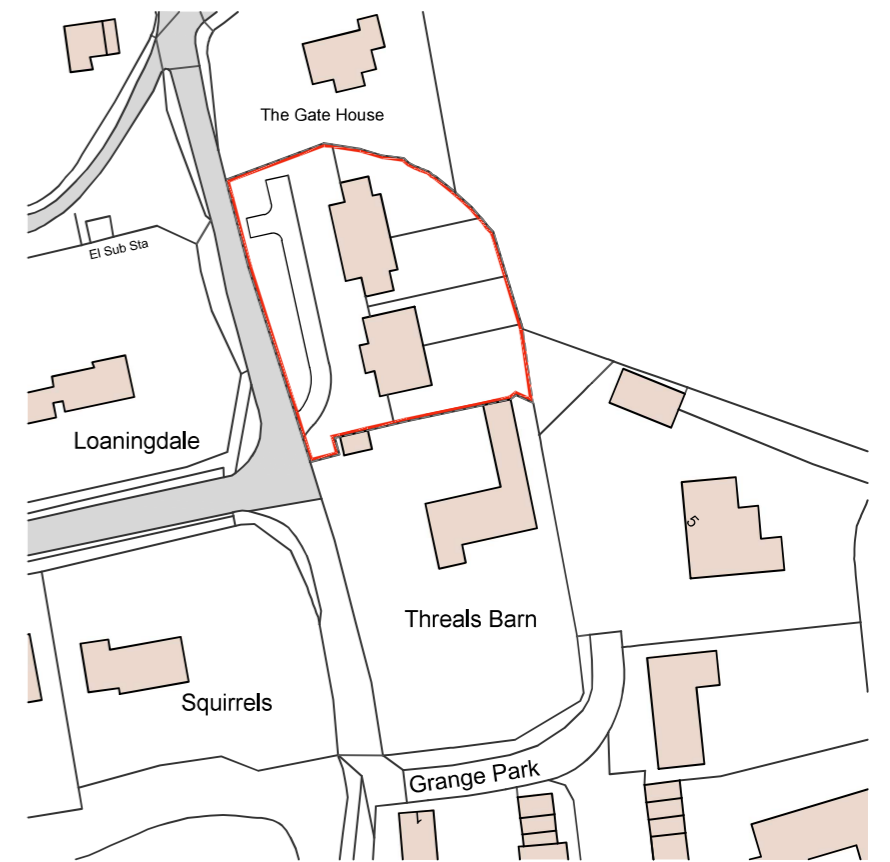

Site Block Plan - 1:500

Site Location Plan & Site Block Plan - Proposed

Ordnance Survey, (c) Crown Copyright 2026. All rights reserved. Licence number 100022432

Site Location Plan - 1:1250

Project:

Threal's Farm Cottages, Threal's Lane, RH20 2RF

Drawing Title:

Site Location Plan & Site Block Plan - Proposed

Scale:

1:1250 & 1:500 @ A3

Drawing Number:

A106-J1003

Revision:

-