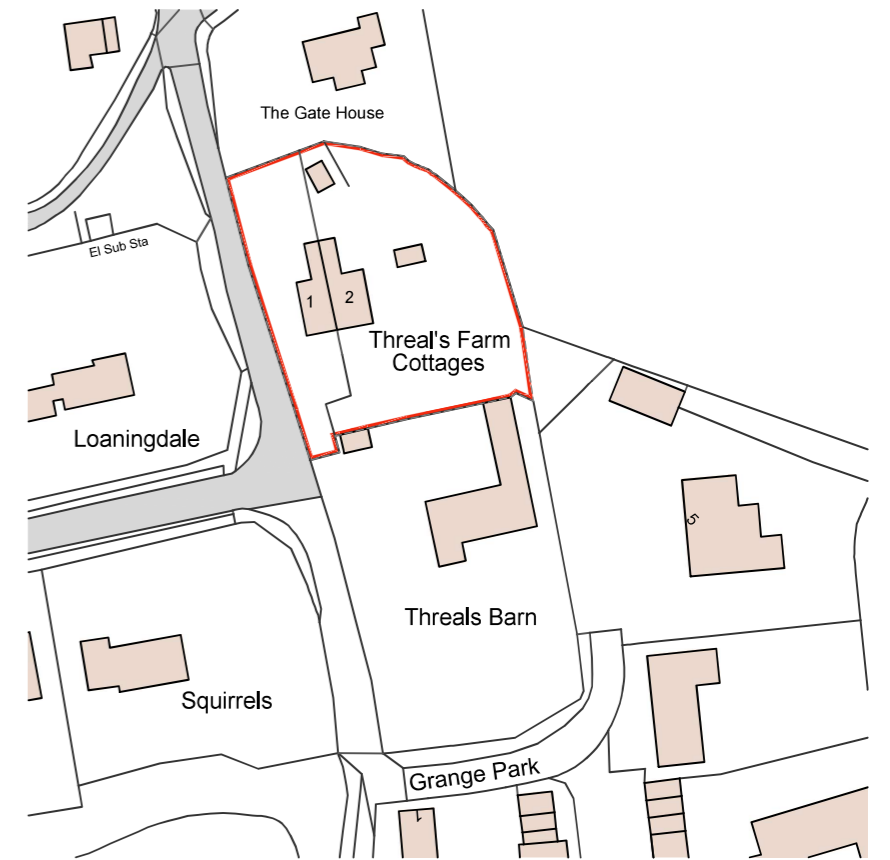

Site Block Plan - 1:500

Site Location Plan & Site Block Plan - Existing

Ordnance Survey, (c) Crown Copyright 2026. All rights reserved. Licence number 100022432

Site Location Plan - 1:1250

**Project:**

Threal's Farm Cottages, Threal's Lane, RH20 2RF

**Drawing Title:**

Site Location Plan & Site Block Plan - Existing

**Scale:**

1:1250 & 1:500 @ A3

**Drawing Number:**

A101-J1003

**Revision:**

-