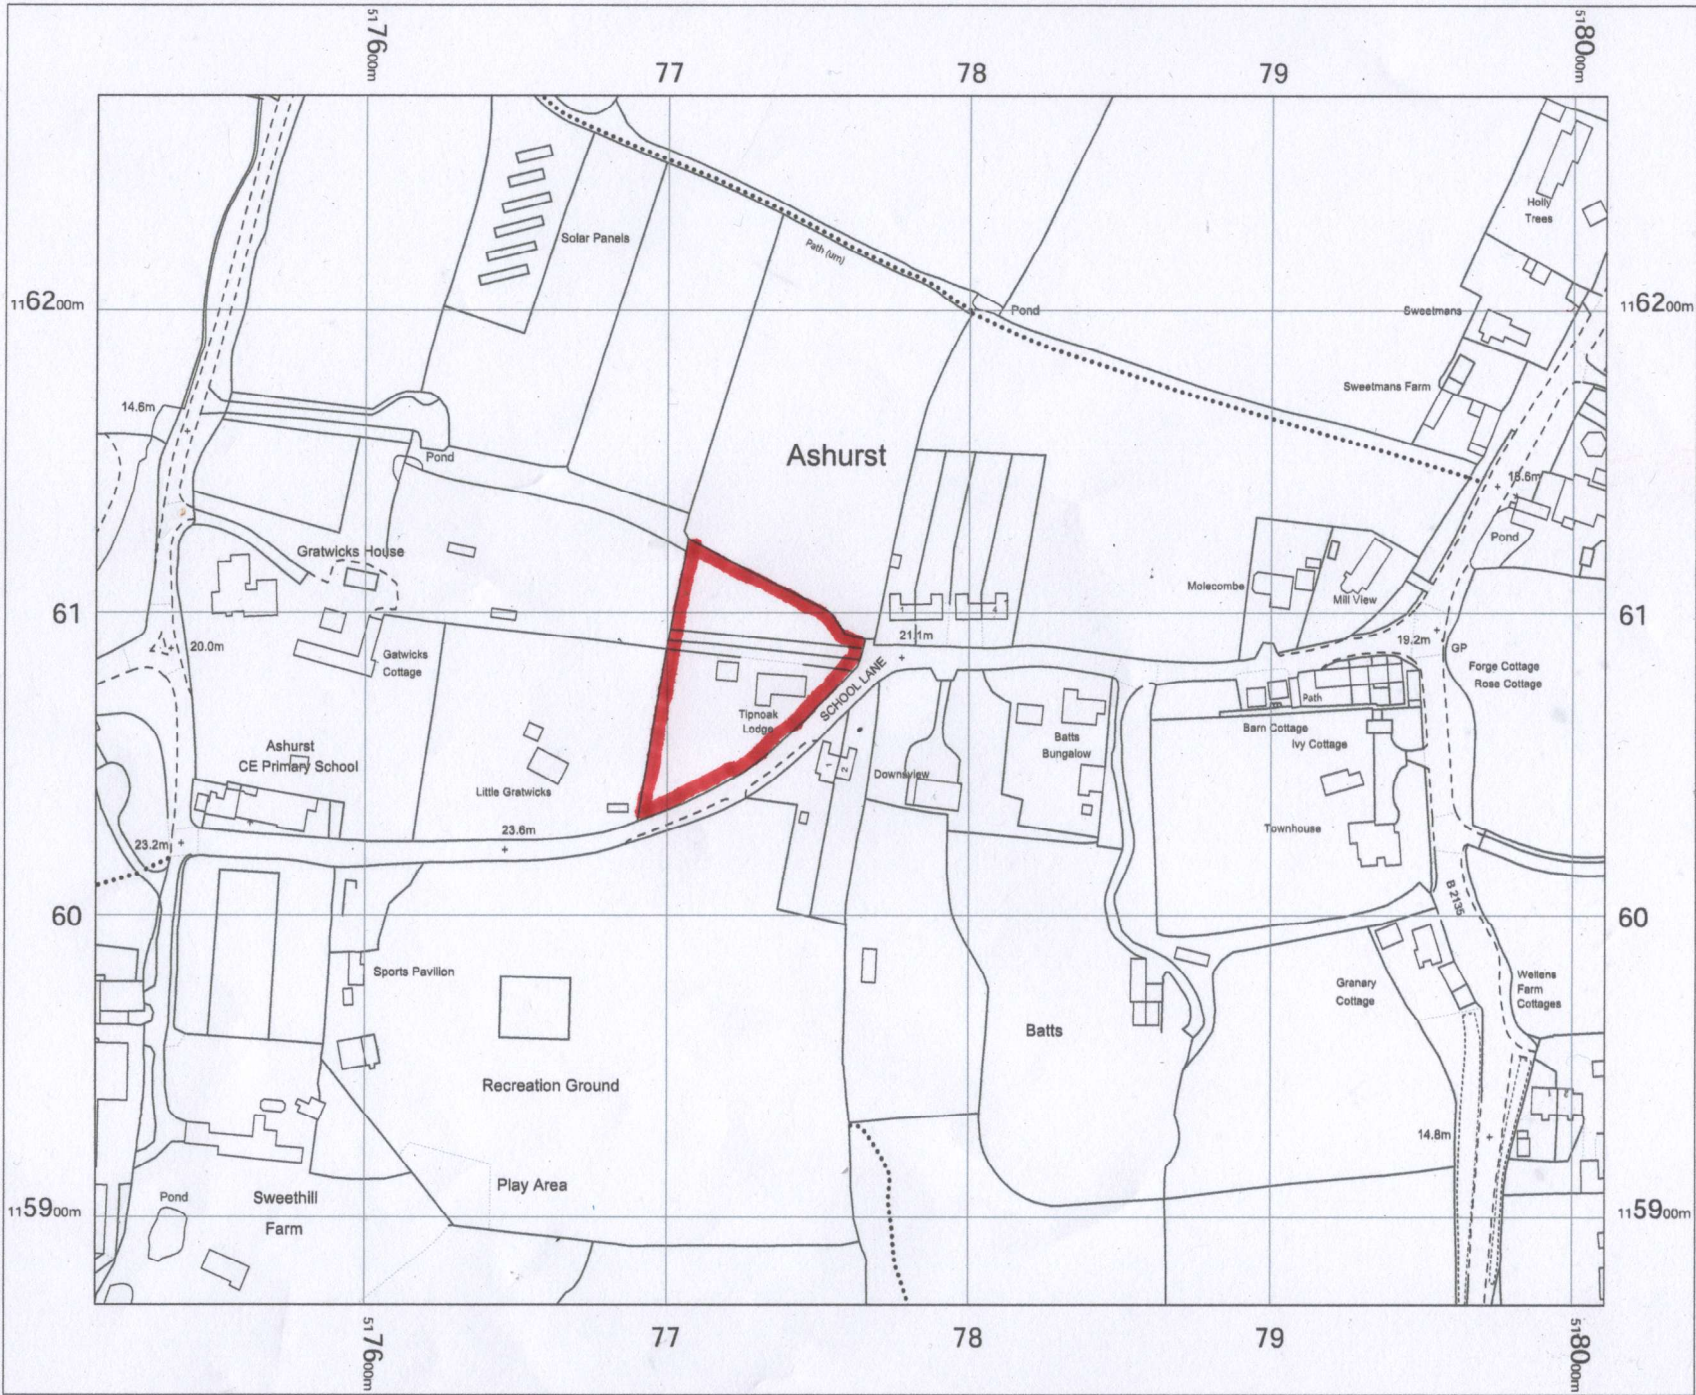

Tipnoak Lodge, School Lane, BN44

Tipnoak Lodge
School Lane,
Steyning,
Ashurst,
West Sussex
BN44 3AY

2348-7

OS MasterMap 1250/2500/10000
scale
Tuesday, January 6, 2026, 10:00
MDP-01256809
www.mapdataportal.co.uk

1:2500 scale print at A4, Centre:
517761 E, 116071 N

©Crown Copyright Ordnance
Survey, Licence no. 100019980

MAPS@
Aworth
SURVEY CONSULTANTS