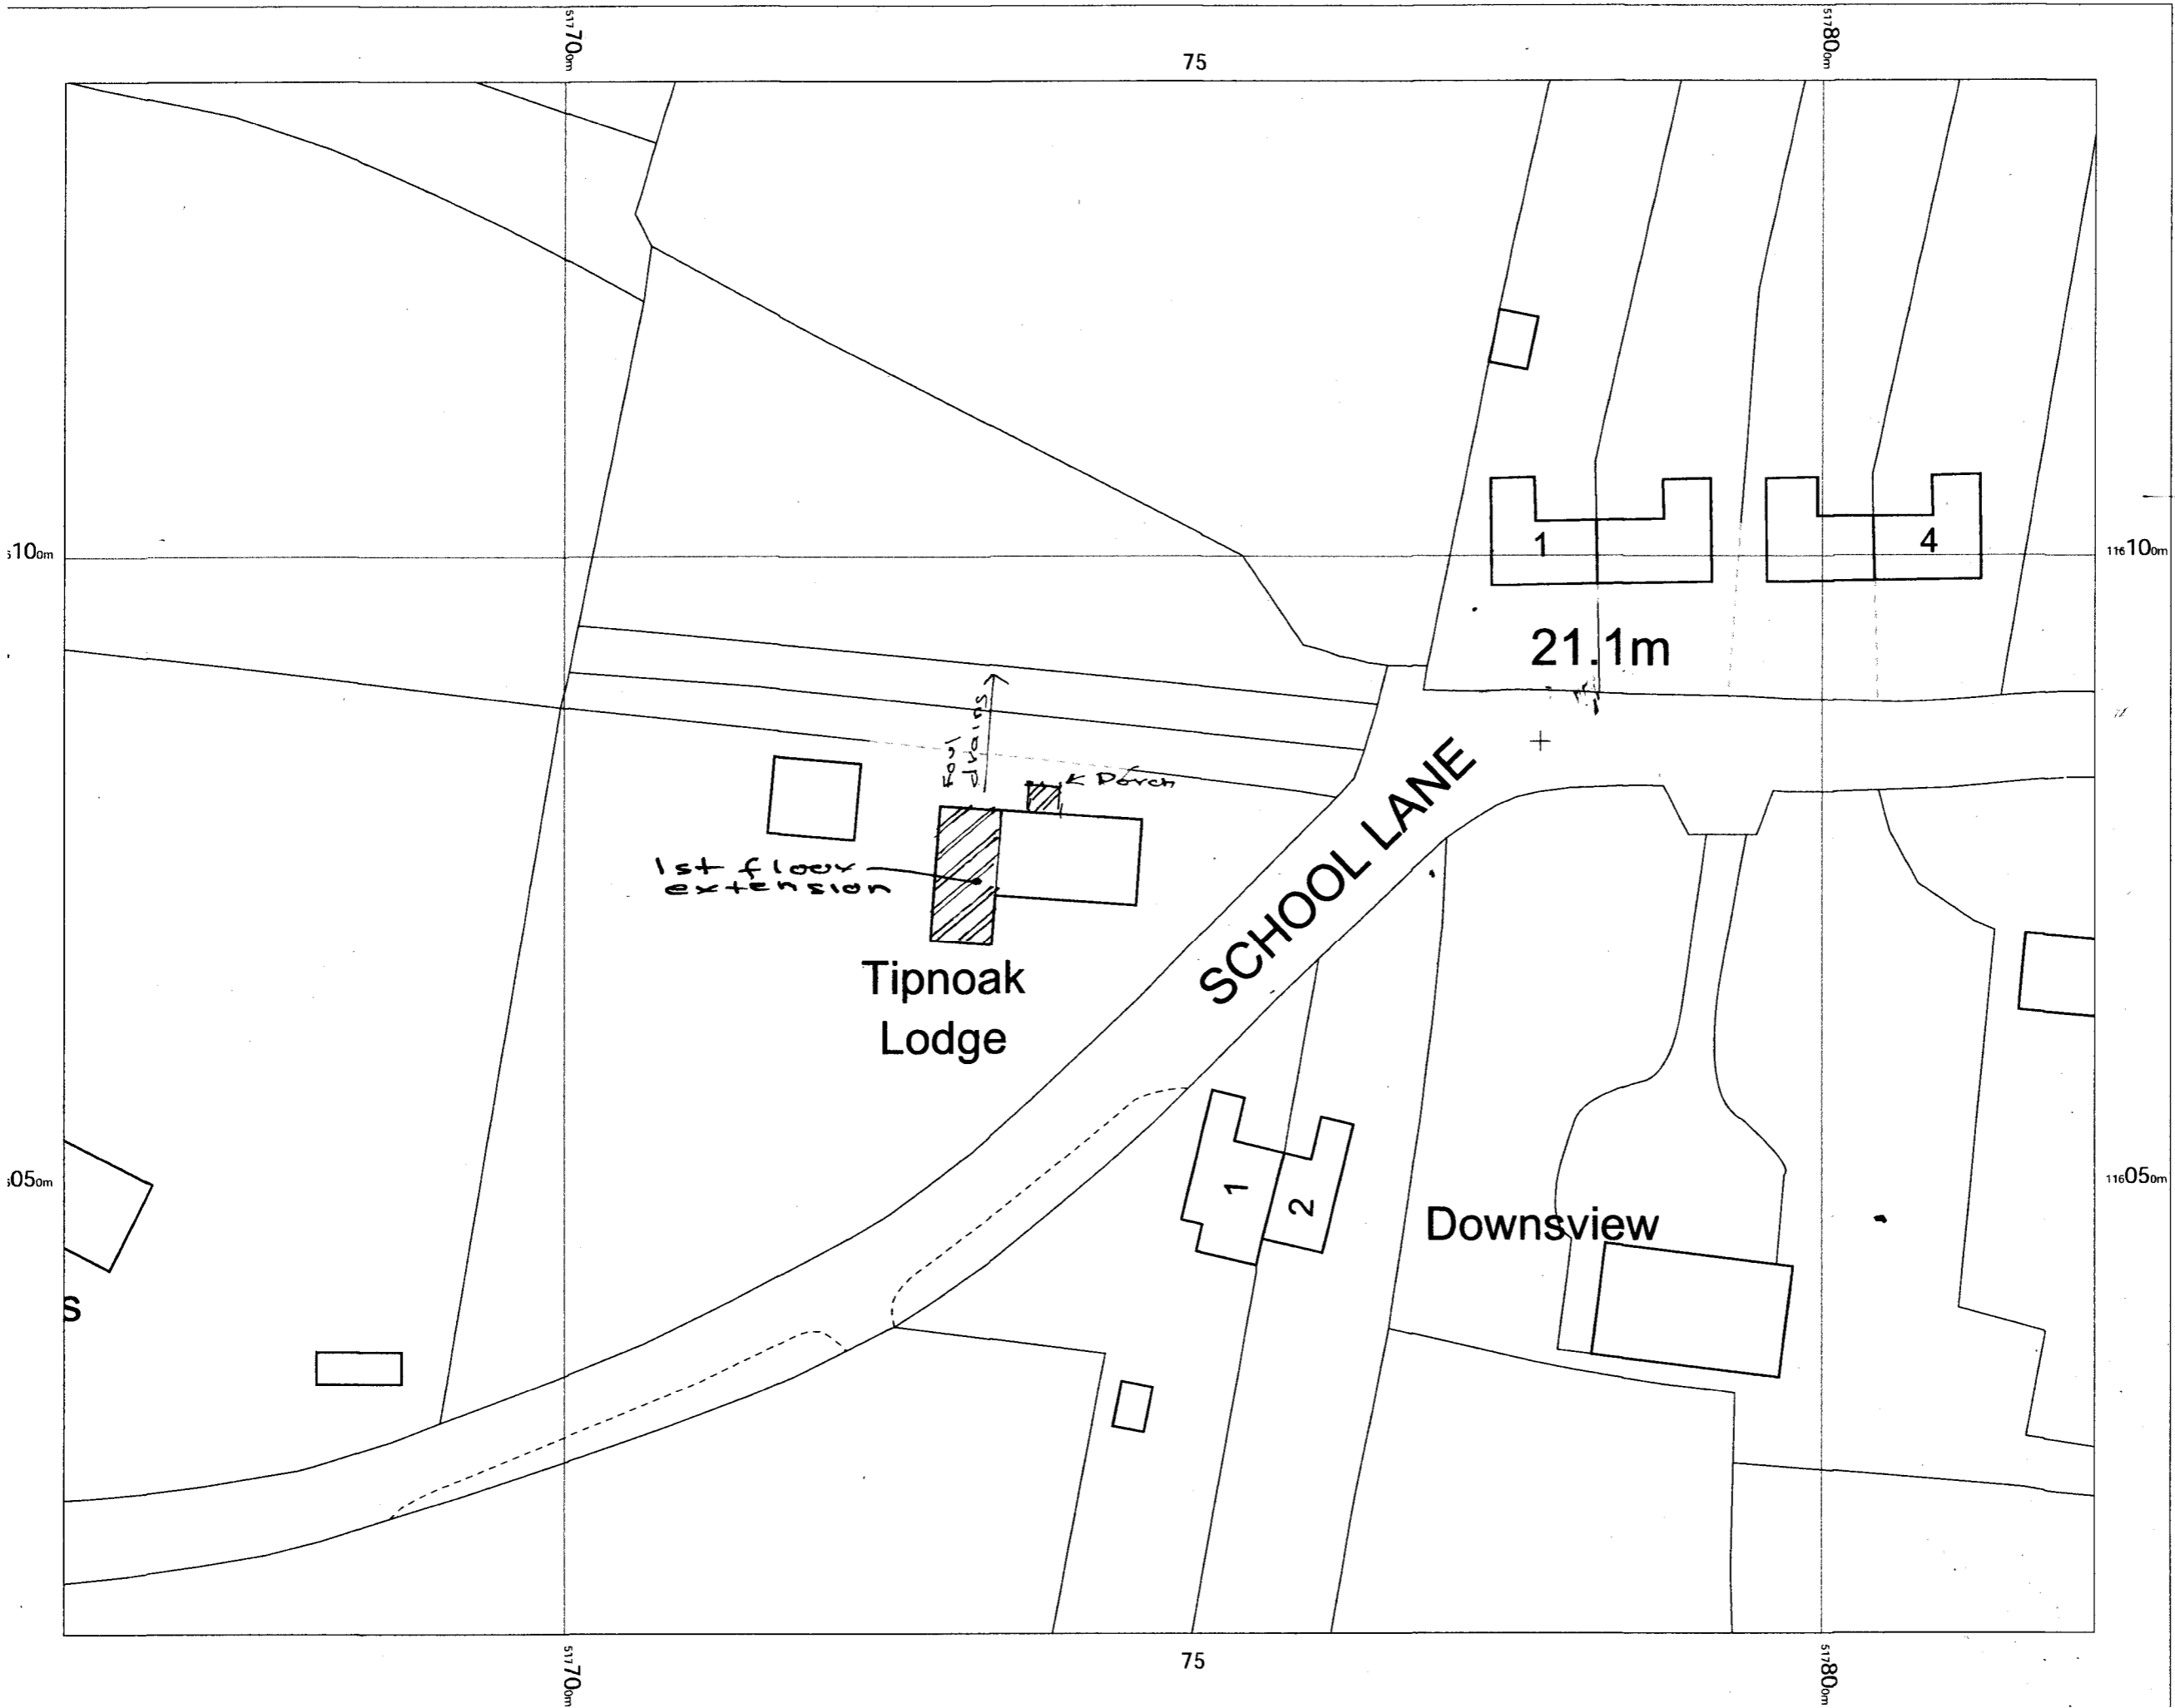

Tipnoak Lodge  
School Lane,  
Steyning,  
Ashurst,  
West Sussex  
BN44 3AY

Dwg. No.  
2348-6

OS MasterMap 1250/2500/10000  
scale  
Tuesday, January 6, 2026, 10:  
MDP-01256898  
www.mapdataportal.co.uk

1:500 scale print at A3, Centre:  
517741 E, 116076 N

© Crown Copyright Ordnance  
Survey, Licence no. 100019980

**MAPS@**  
**Aworth**  
SURVEY CONSULTANTS