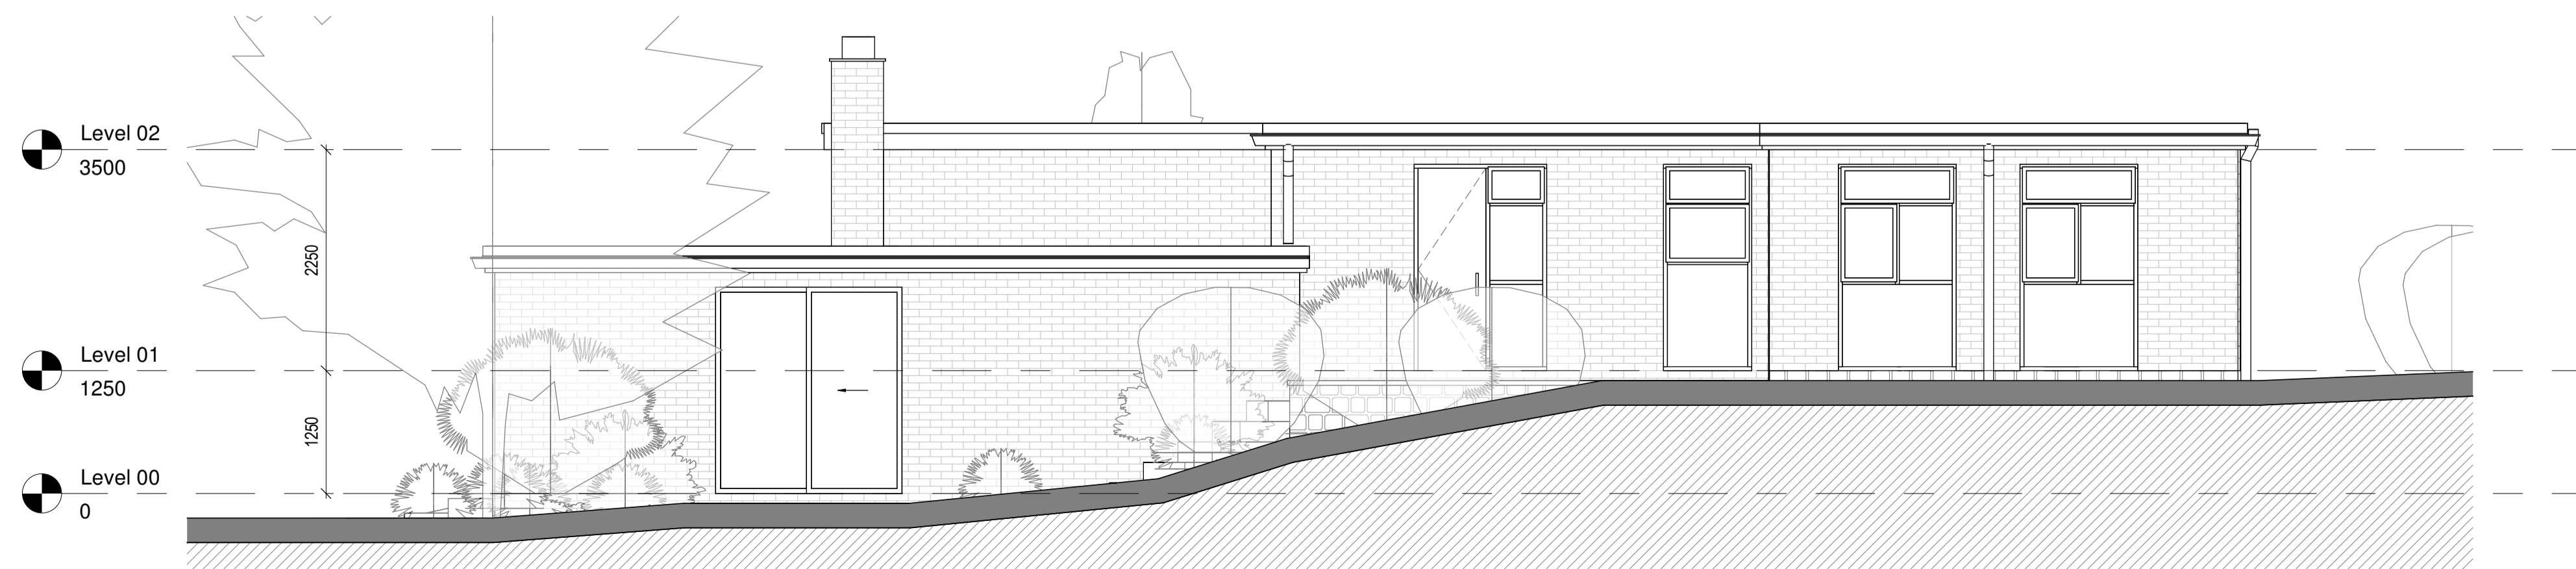

2 West Elevation - Existing
1 : 50

3 East Elevation - Existing
1 : 50

1 North Elevation - Existing
1 : 50

4 South Elevation - Existing
1 : 50

rev	description	drawn	checked	date
C	Revision 6	LDV	LDV	13/02/26
B	Revision 3	LDV	LDV	20/06/22
A	Revision 2	LDV	LDV	09/06/22

status: **PRELIMINARY**
 This drawing is protected under The Copyright, Designs and Patents Act 1988.
 This drawing is produced for PLANNING PURPOSES ONLY and is not to be used for construction.

LDV Architecture

39 PLOVERS ROAD
 HORSHAM, WEST SUSSEX
 RH13 5PD

TELEPHONE + 44 (0)1403 541 586

EMAIL INFO@LDVARCHITECTURE.CO.UK

client: Mr & Mrs RAWLINSON

project: MOONFLEET

title: EXISTING ELEVATIONS

scale: 1 : 50 @ A1

date: 20/05/22

drawn: LDV

checked: LDV

job no: P2217 drawing no: (03)-001 revision: C