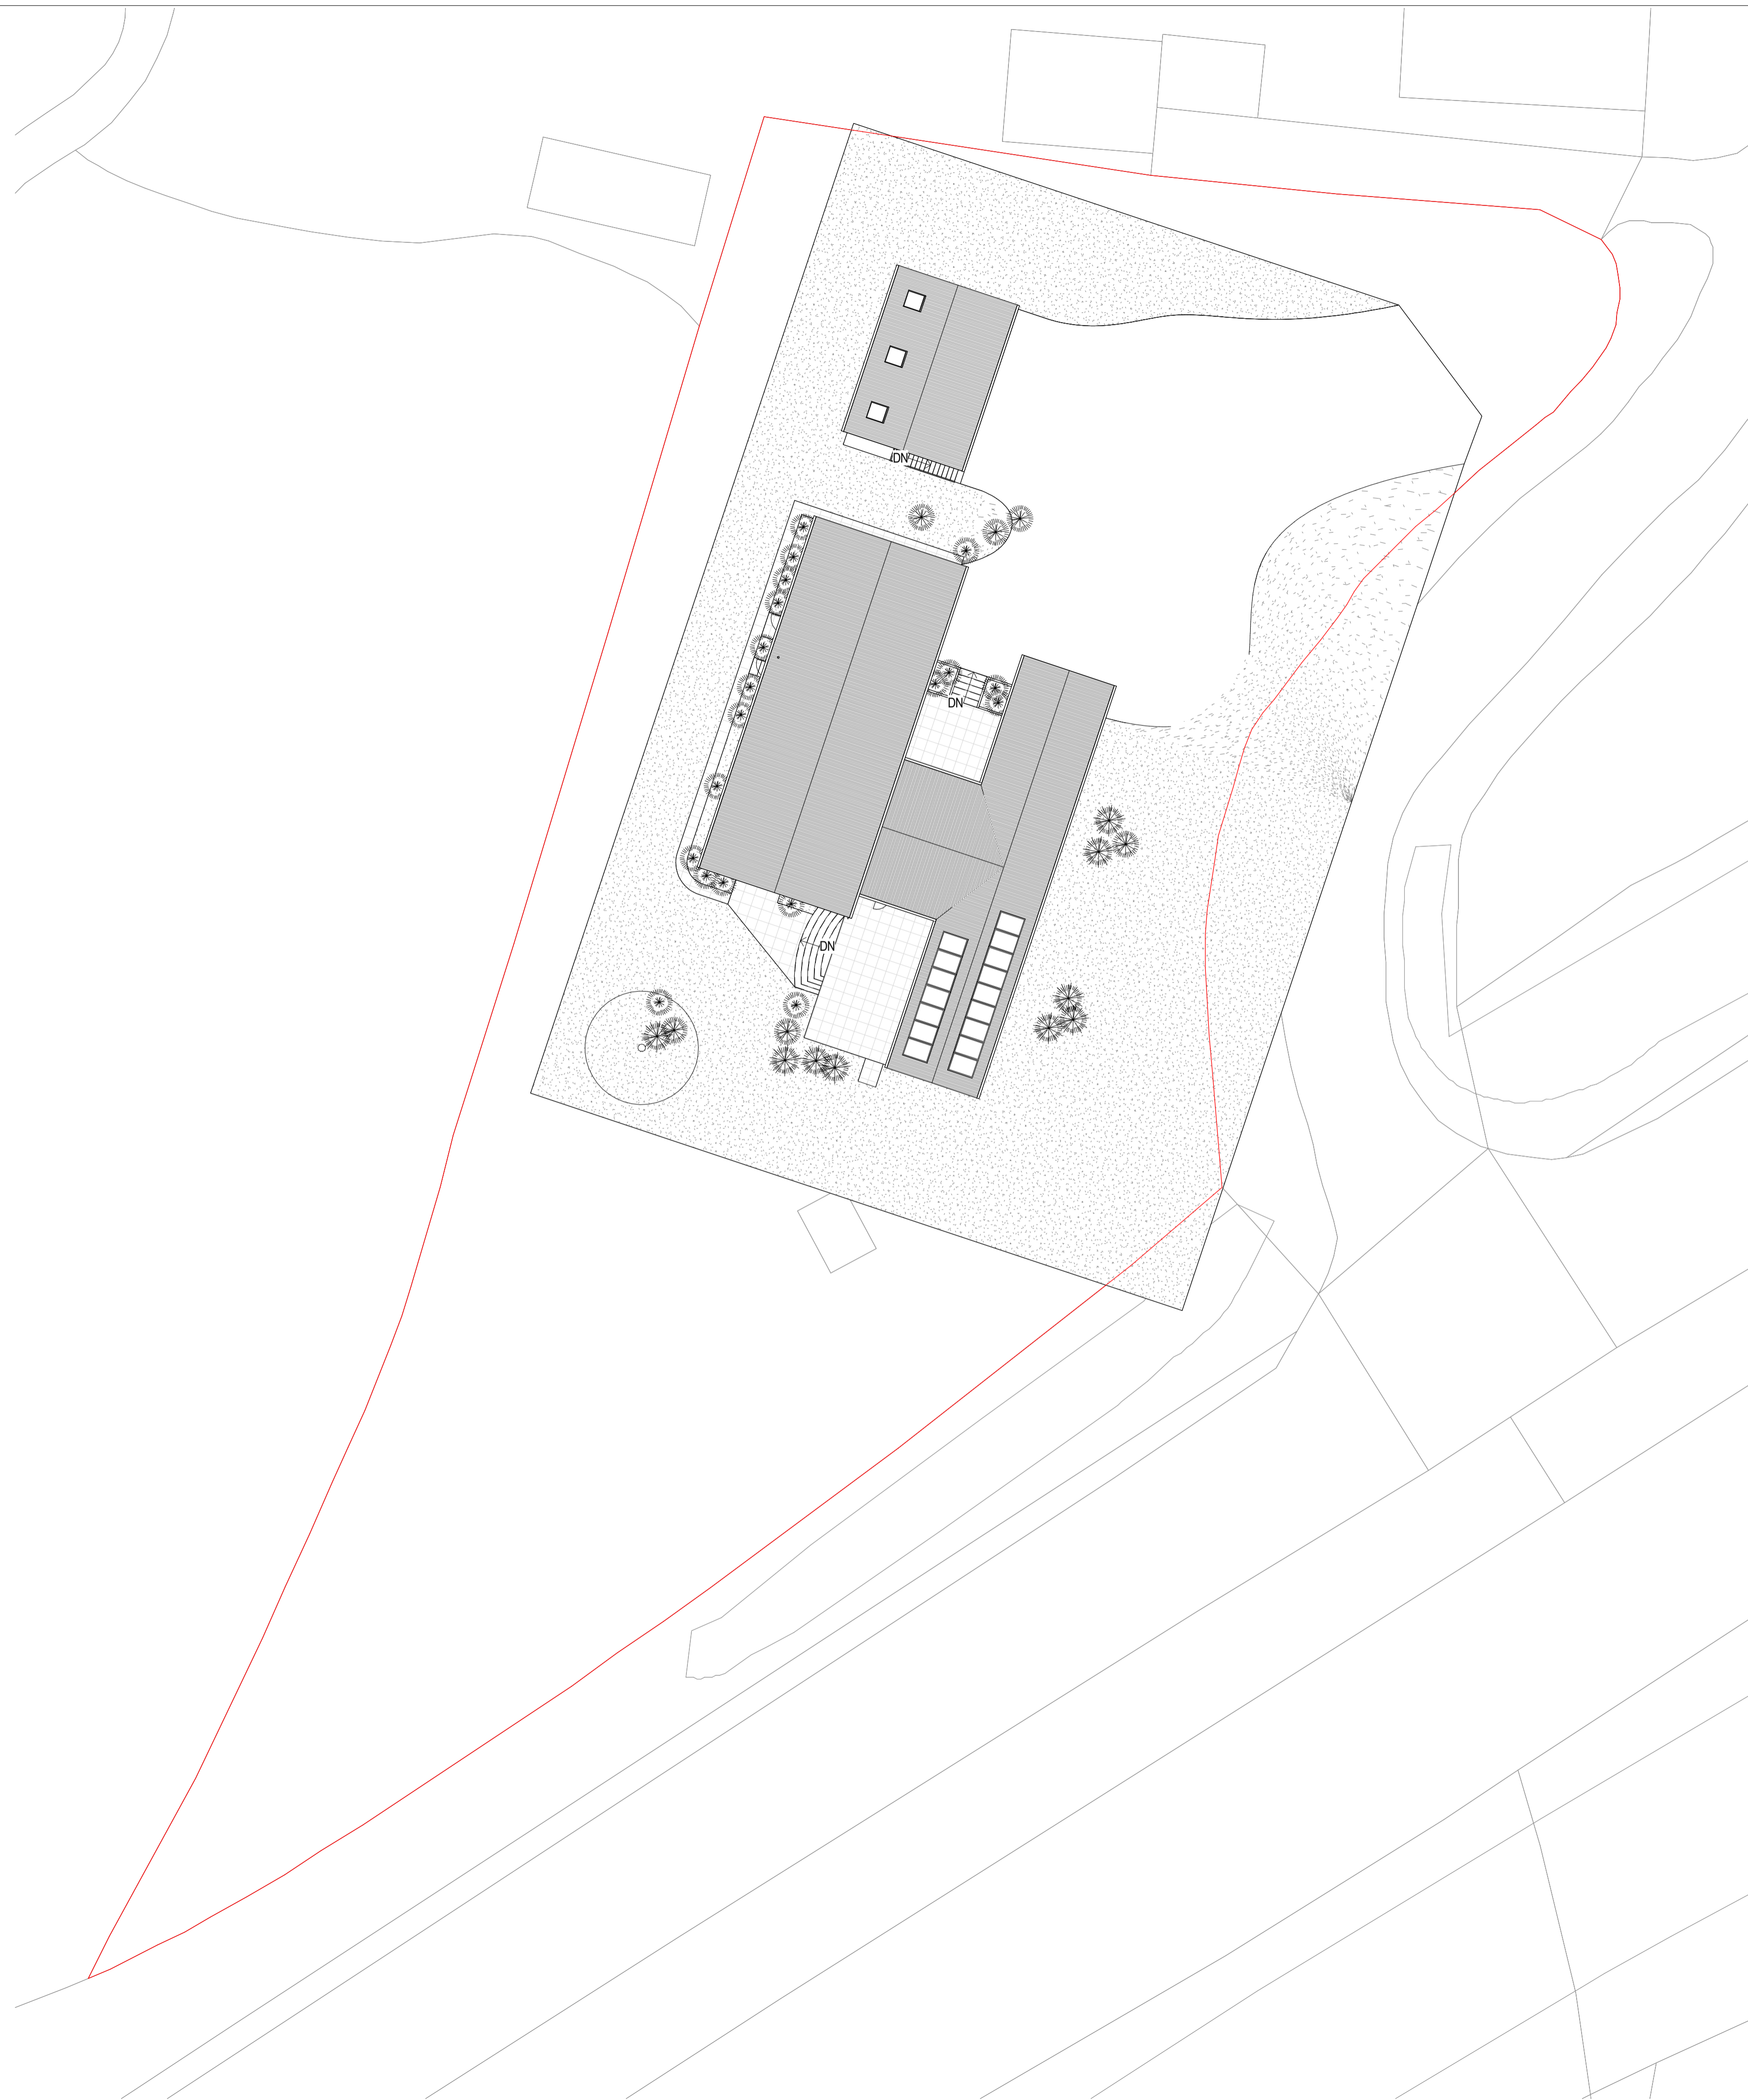

1 Location Plan
1 : 1250

2 Site Plan
1 : 200

rev	description	drawn	checked	date
D	Revision 7	LDV	LDV	16/02/26
C	Revision 6	LDV	LDV	13/02/26
B	Revision 3	LDV	LDV	20/06/22
A	Revision 2	LDV	LDV	09/06/22

status: **PRELIMINARY**
 This drawing is protected under The Copyright, Designs and Patents Act 1988.
 This drawing is produced for PLANNING PURPOSES ONLY and is not to be used for construction.

scale: As indicated @ A1

date: 20/05/22

drawn: LDV

checked: LDV

job no: P2217 drawing no: (01)-001 revision: D