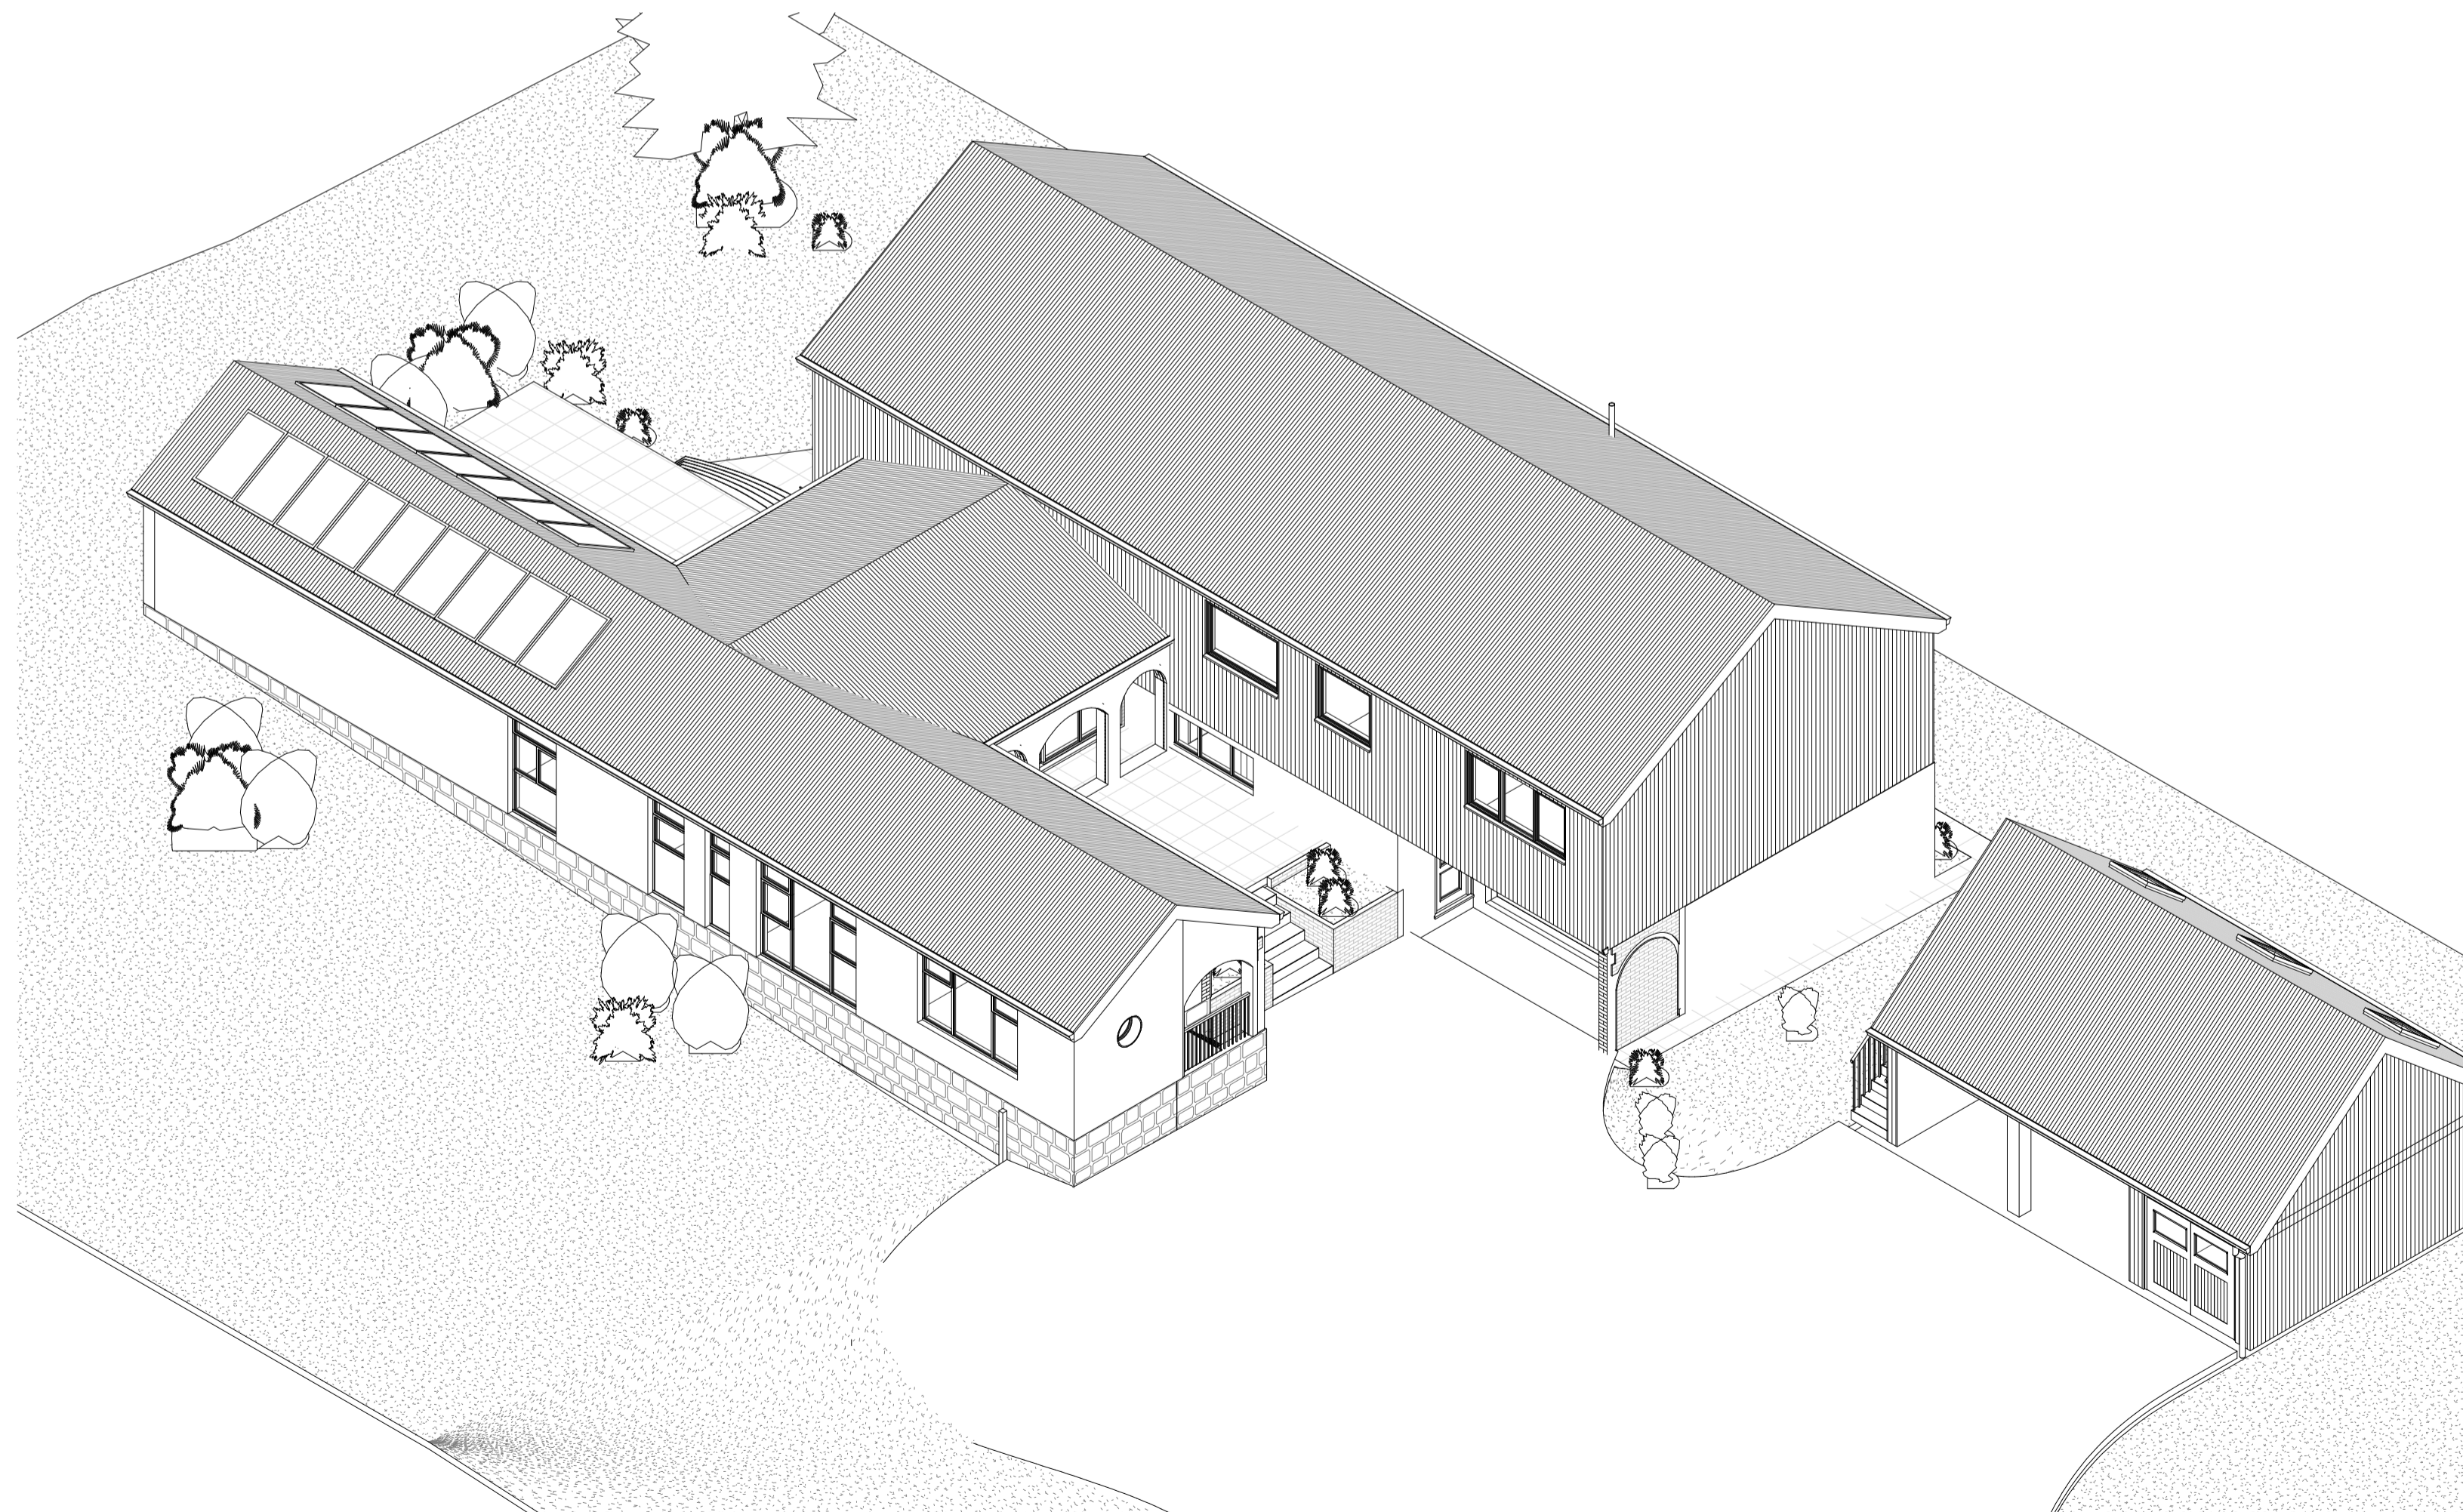

1 3D - Existing

2 3D - Proposed

rev	description	drawn	checked	date
E	Revision 8	LDV	LDV	18/02/26
D	Revision 7	LDV	LDV	16/02/26
C	Revision 6	LDV	LDV	13/02/26
B	Revision 3	LDV	LDV	20/06/22
A	Revision 2	LDV	LDV	09/06/22

status: PRELIMINARY
 This drawing is protected under The Copyright, Designs and Patents Act 1988.
 This drawing is produced for PLANNING PURPOSES ONLY and is not to be used for construction.

LDV Architecture

39 PLOVERS ROAD
 HORSHAM, WEST SUSSEX
 RH13 5PD
 TELEPHONE + 44 (0)1403 541 586
 EMAIL INFO@LDVARCHITECTURE.CO.UK

client: Mr & Mrs RAWLINSON

project: MOONFLEET

title: EXTERNAL VISUALS

scale: @ A1

date: 20/05/22

drawn: LDV

checked: LDV

job no: P2217 drawing no: (00)-001 revision: E