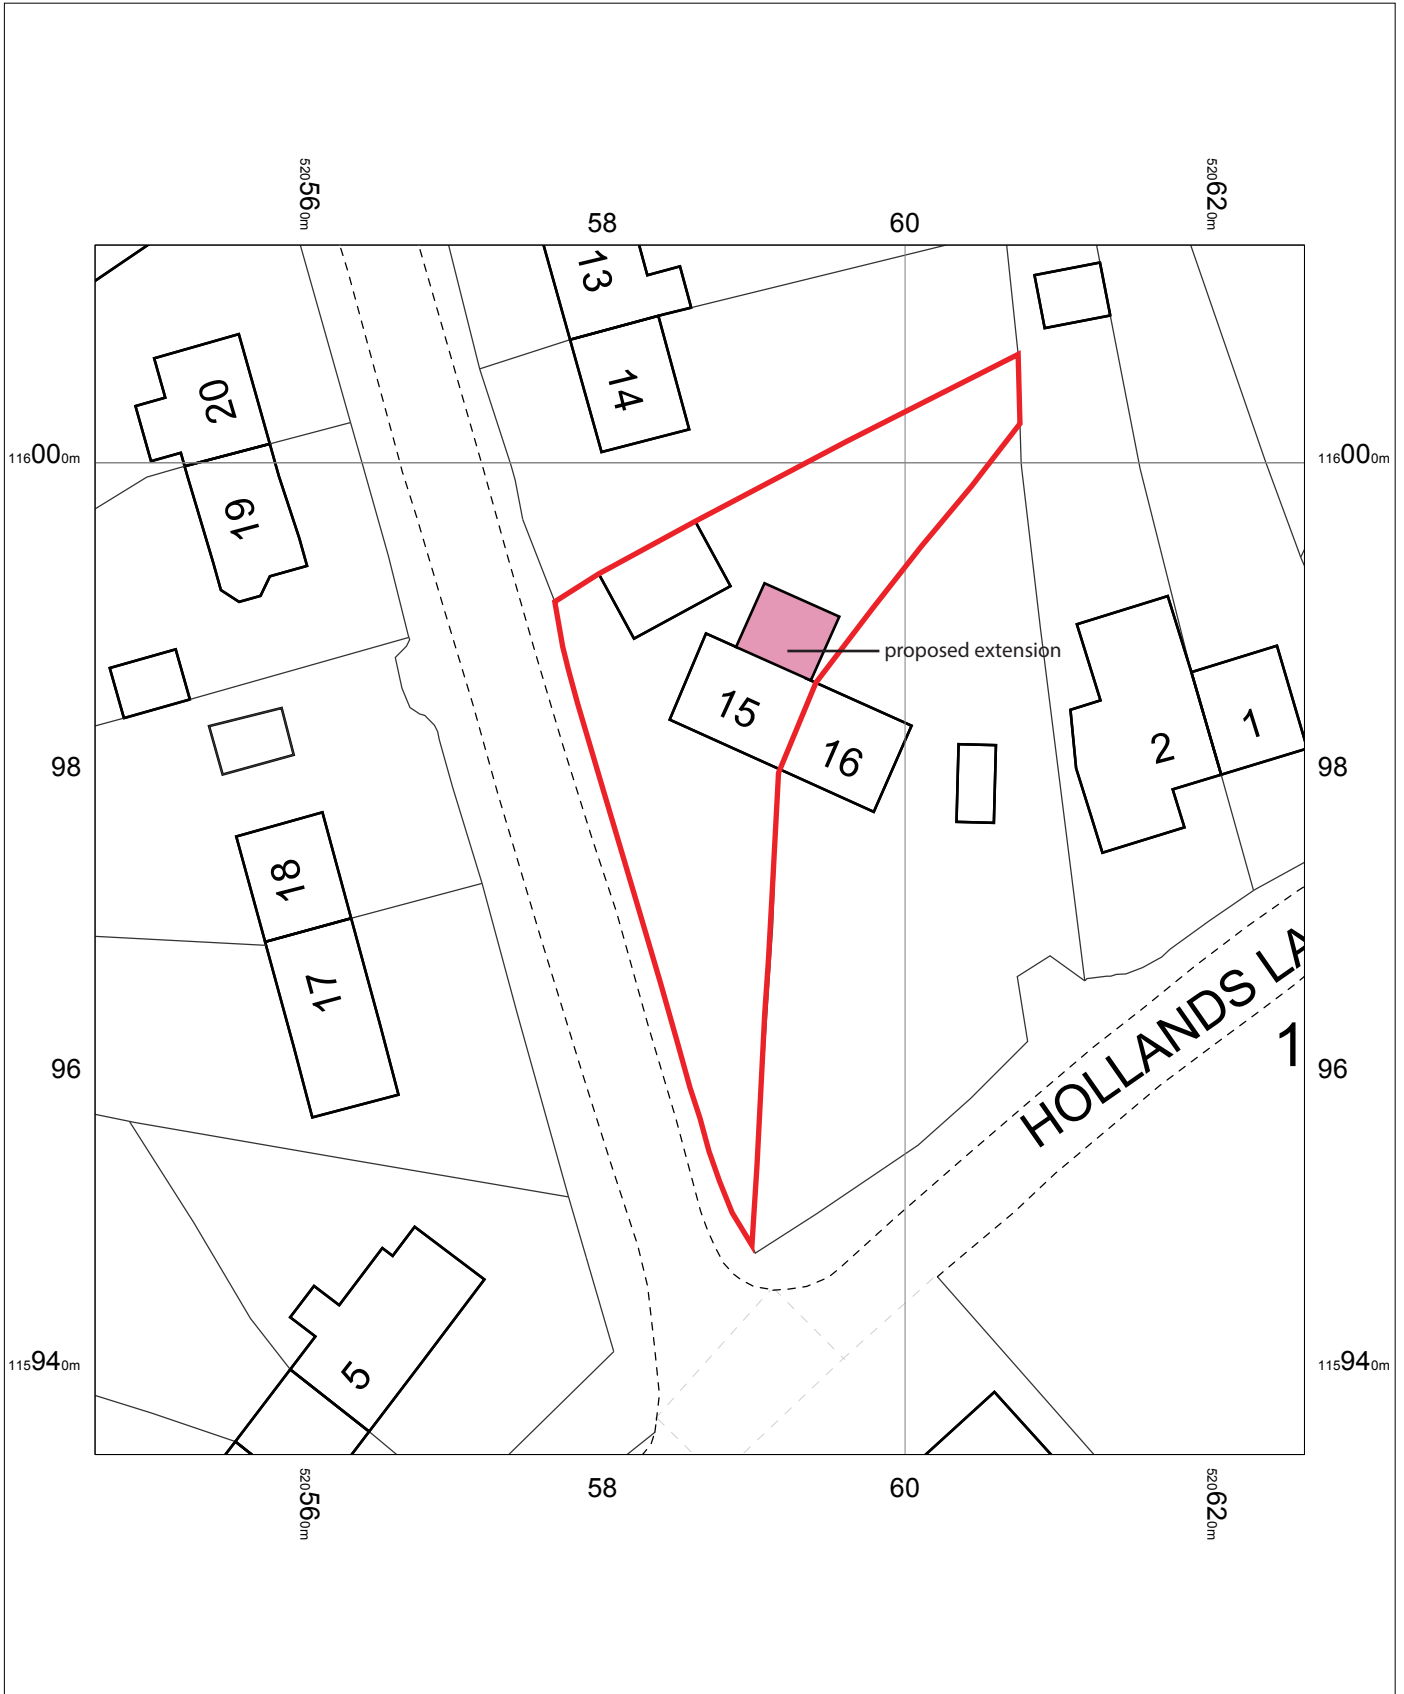

15 HOLLANDS ROAD, HENFIELD BN5 9UJ Rev A

15 Hollands Road,
Henfield,
West Sussex
BN5 9UJ

OS MasterMap 1250/2500/10000 scale
Tuesday, October 28, 2025, ID: CM-01247760
www.centremapslive.co.uk
1:500 scale print at A4, Centre: 520586 E, 115974 N
©Crown Copyright Ordnance Survey. Licence no.
AC0000849896